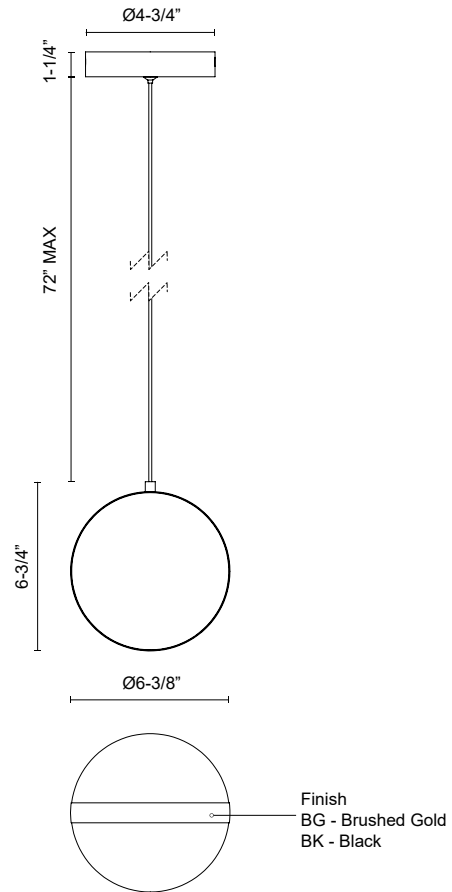

**ECHO**  
**PD0713606**  
**PENDANT**

PROJECT

PD0713606BG  
 Brushed Gold

PD0713606BK  
 Black

**SPECIFICATION DETAILS**

Fixture Dimensions	D6-3/8" x H6-3/4"
Light Source	LED with DC Driver
Wattage	13W
Total Lumens	1100lm
Delivered Lumens	BG-820lm*; BK-780lm*
Voltage	120-277V
Color Temperature	3000K
CRI (Ra)	90CRI
LED Rated Life	50,000 hours
Dimming	100% - 10%, TRIAC or ELV Dimmer (Not Included)
CEC Title 24 JA8	Yes, JA8-2022
Location	Dry
Wire Length	72" Max
Wire Type	Black SSL Wire
Minimum Hang Height	10"
Illumination Direction	Omni-directional
Sloped Ceiling Adaptable	Yes
Material	Aluminum + Steel + Polymeric Material
Diffuser Details	White Polymeric Diffuser
Canopy Dimensions	D4-3/4" x H1-1/4"