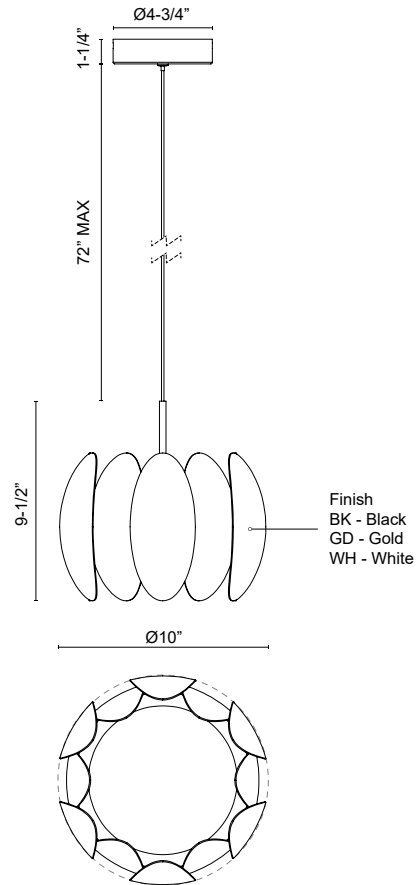

PALMA
PD0718910
PENDANT

PROJECT

PD0718910BK
Black

PD0718910GD
Gold

PD0718910WH
White

SPECIFICATION DETAILS

Fixture Dimensions	D10" x H9-1/2"
Light Source	LED with DC Driver
Wattage	19W
Total Lumens	1610lm
Delivered Lumens	BK-855lm*; GD-950lm*; WH-1045lm*
Voltage	120-277V
Color Temperature	3000K
CRI (Ra)	90CRI
LED Rated Life	50,000 hours
Dimming	100% - 10%, TRIAC or ELV Dimmer (Not Included)
CEC Title 24 JA8	Yes, JA8-2022
Location	Dry
Wire Length	72" Max
Wire Type	BK - Black SSL Wire; GD, WH - Clear SSL Wire
Minimum Hang Height	12"
Illumination Direction	Up/Down
Sloped Ceiling Adaptable	Yes
Material	Steel + Acrylic
Shade Details	Steel Shade
Diffuser Details	Frosted Acrylic Diffuser
Canopy Dimensions	D4-3/4" x H1-1/4"