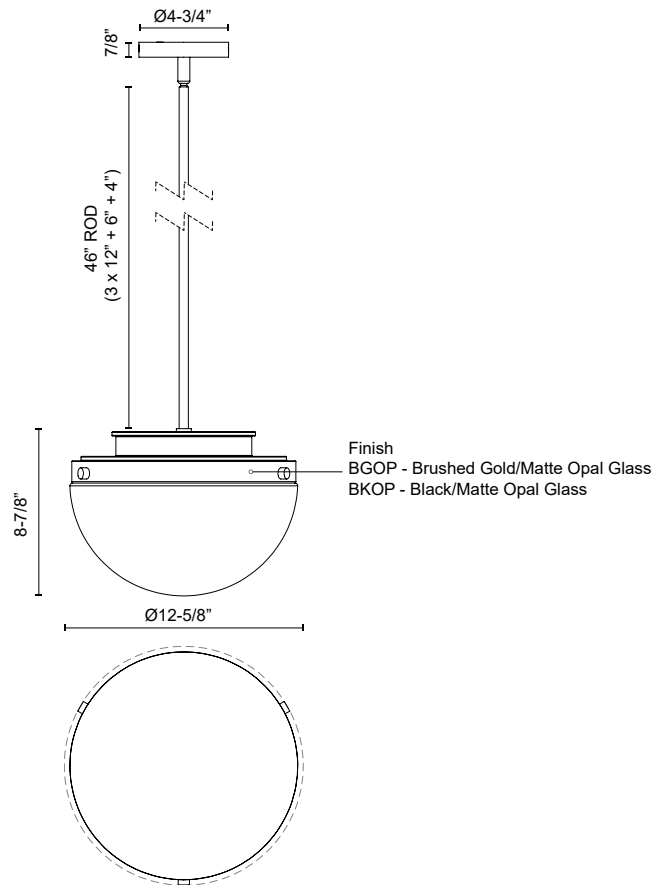

ESTHER
PD0722712
PENDANT

PROJECT

PD0722712BGOP
 Brushed Gold/Matte
 Opal Glass

PD0722712BKOP
 Black/Matte Opal Glass

SPECIFICATION DETAILS

Fixture Dimensions	D12-5/8" x H8-7/8"
Lamp Type	Incandescent, A19, Medium Base
Wattage	1 x 60W
Bulbs Included	No
Voltage	120V
Location	Dry
Rod Length	46" Max (3x12" + 1x6" + 1x4")
Wire Length	60"
Minimum Hang Height	16"
Illumination Direction	Down
Sloped Ceiling Adaptable	Yes, 45 Degrees
Material	Steel + Glass
Glass Details	Matte Opal Glass
Shade Details	Opal Glass Shade
Canopy Dimensions	D4-3/4" x H7/8"