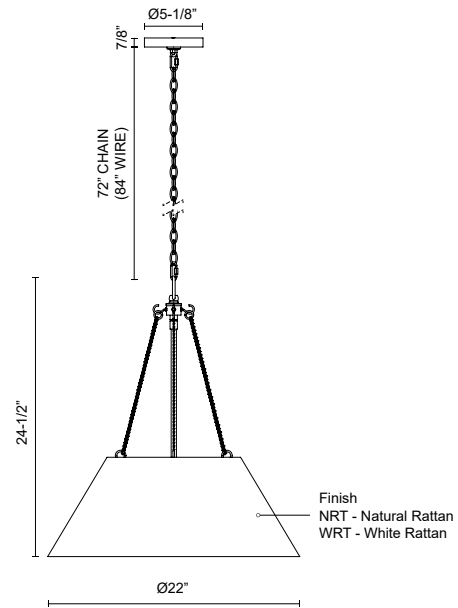

ARIETTE
PD0725122
PENDANT

PROJECT

PD0725122NRT
 Natural Rattan

PD0725122WRT
 White Rattan

SPECIFICATION DETAILS

Fixture Dimensions	D22" x H24-1/2"
Lamp Type	Incandescent, A19, Medium Base
Wattage	3 x 60W
Bulbs Included	No
Voltage	120V
Location	Dry
Chain Length	72" Chain
Wire Length	84"
Wire Type	Clear Wire
Minimum Hang Height	36"
Illumination Direction	Up/Down
Sloped Ceiling Adaptable	Yes
Material	Steel + Rattan
Shade Details	Rattan Shade
Canopy Dimensions	D5-1/8" x H7/8"