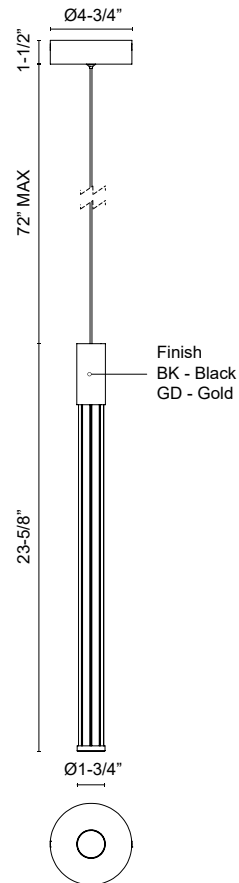

MAXE
PD0726624
PENDANT

PROJECT

PD0726624BK
Black

PD0726624GD
Gold

SPECIFICATION DETAILS

Fixture Dimensions	D1-3/4" x H23-5/8"
Light Source	LED with DC Driver
Wattage	11W
Total Lumens	935lm
Delivered Lumens	BK-680lm*; GD-779lm
Voltage	120-277V
Color Temperature	3000K
CRI (Ra)	90CRI
LED Rated Life	50,000 hours
Dimming	100% - 10%, TRIAC or ELV Dimmer (Not Included)
CEC Title 24 JA8	Yes, JA8-2022
Location	Dry
Wire Length	72" Max
Wire Type	Black SSL Wire
Minimum Hang Height	27"
Illumination Direction	Omni-directional
Sloped Ceiling Adaptable	Yes
Material	Steel + Glass
Glass Details	Clear Glass
Canopy Dimensions	D4-3/4" x H1-1/2"