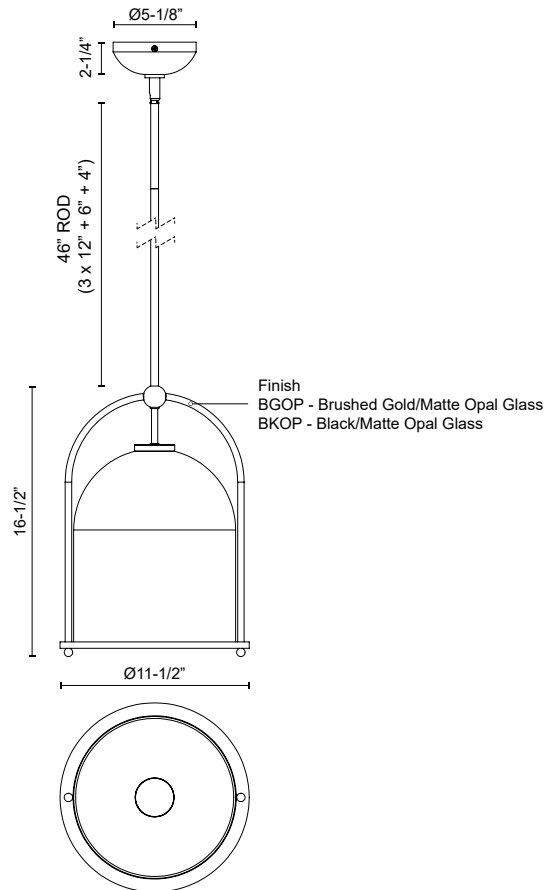

**BELLA**  
**PD0727911**  
**PENDANT**

PROJECT

PD0727911BGOP  
 Brushed Gold/Matte  
 Opal Glass

PD0727911BKOP  
 Black/Matte Opal Glass

**SPECIFICATION DETAILS**

Fixture Dimensions	D11-1/2" x H16-1/2"
Lamp Type	Incandescent, A19, Medium Base
Wattage	1 x 60W
Bulbs Included	No
Voltage	120V
Location	Dry
Rod Length	46" Max (3x12" + 1x6" + 1x4")
Wire Length	60"
Minimum Hang Height	25"
Illumination Direction	Omni-Directional
Sloped Ceiling Adaptable	Yes, 45 Degrees
Material	Steel + Glass
Glass Details	Matte Opal Glass
Shade Details	Opal Glass Shade
Canopy Dimensions	D5-1/8" x H2-1/4"