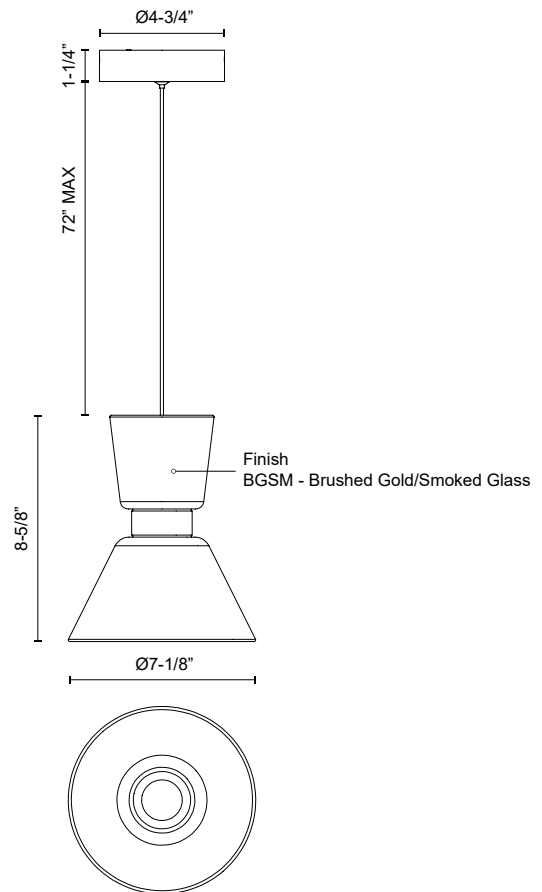

JENNI
PD0729007
PENDANT

PROJECT

PD0729007BGSM
 Brushed Gold/Smoked
 Glass

SPECIFICATION DETAILS

Fixture Dimensions	D7-1/8" x H8-5/8"
Light Source	LED with DC Driver
Wattage	7W
Total Lumens	600lm
Delivered Lumens	BGSM-305lm*
Voltage	120-277V
Color Temperature	3000K
CRI (Ra)	90CRI
LED Rated Life	50,000 hours
Dimming	100% - 10%, TRIAC or ELV Dimmer (Not Included)
CEC Title 24 JA8	Yes, JA8-2022
Location	Dry
Wire Length	72" Max
Wire Type	Black SSL Wire
Minimum Hang Height	12"
Illumination Direction	Up/Down
Sloped Ceiling Adaptable	Yes
Material	Aluminum + Steel + Glass
Glass Details	Smoked Glass
Shade Details	Smoked Glass Shade
Canopy Dimensions	D4-3/4" x H1-1/4"