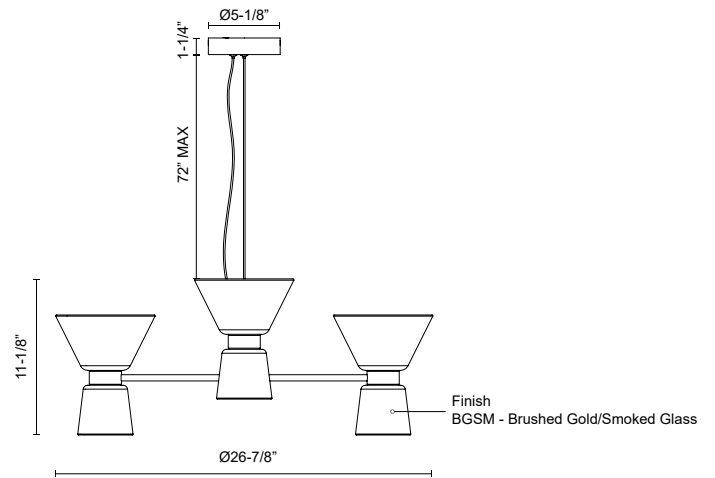

**JENNI**  
**PD0729026**  
**PENDANT**

PROJECT

PD0729026BGSM  
 Brushed Gold/Smoked  
 Glass

**SPECIFICATION DETAILS**

Fixture Dimensions	D26-7/8" x H11-1/8"
Light Source	LED with DC Driver
Wattage	25W
Total Lumens	2120lm
Delivered Lumens	BGSM-1075lm*
Voltage	120-277V
Color Temperature	3000K
CRI (Ra)	90CRI
LED Rated Life	50,000 hours
Dimming	100% - 10%, TRIAC or ELV Dimmer (Not Included)
CEC Title 24 JA8	Yes, JA8-2022
Location	Dry
Wire Length	72" Max
Wire Type	Black SSL Wire
Minimum Hang Height	14"
Illumination Direction	Up/Down
Sloped Ceiling Adaptable	Yes
Material	Aluminum + Steel + Glass
Glass Details	Smoked Glass
Shade Details	Smoked Glass Shade
Canopy Dimensions	D5-1/8" x H1-1/4"