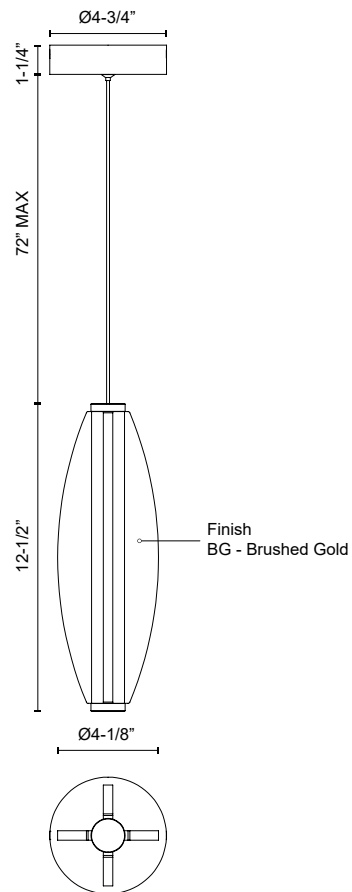

AGNES
PD0730412
PENDANT

PROJECT

PD0730412BG
 Brushed Gold

SPECIFICATION DETAILS

Fixture Dimensions	D4-1/8" x H12-1/2"
Light Source	LED with DC Driver
Wattage	15W
Total Lumens	1270lm
Delivered Lumens	BG-919lm
Voltage	120-277V
Color Temperature	3000K
CRI (Ra)	90CRI
LED Rated Life	50,000 hours
Dimming	100% - 10%, TRIAC or ELV Dimmer (Not Included)
CEC Title 24 JA8	Yes, JA8-2022
Location	Dry
Wire Length	72" Max
Wire Type	BG - Clear SSL Wire
Minimum Hang Height	16"
Illumination Direction	Omni-directional
Sloped Ceiling Adaptable	Yes
Material	Aluminum + Steel + Polymeric Material
Diffuser Details	Frosted Polymeric Diffuser
Canopy Dimensions	D4-3/4" x H1-1/4"