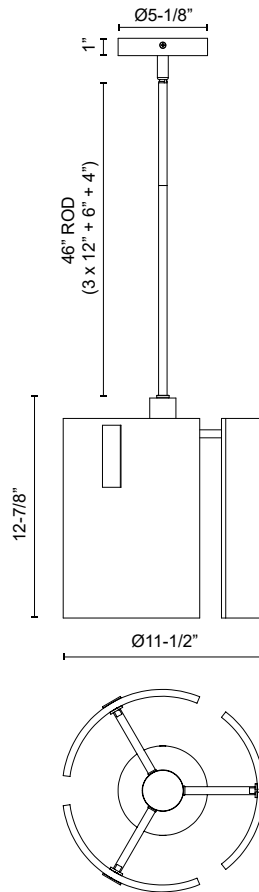

PD0731711BGWC  
Brushed Gold/Clear  
Water Glass

PD0731711BKWC  
Black/Clear Water Glass

**SPECIFICATION DETAILS**

Fixture Dimensions	D11-1/2" x H12-7/8"
Lamp Type	Incandescent, A19, Medium Base
Wattage	1 x 60W
Bulbs Included	No
Voltage	120V
Location	Dry
Rod Length	46" Max (3x12" + 1x6" + 1x4")
Wire Length	60"
Minimum Hang Height	21"
Illumination Direction	Omni-Directional
Sloped Ceiling Adaptable	Yes, 45 Degrees
Material	Steel + Glass
Glass Details	Clear Water Glass
Shade Details	Clear Water Glass Shade
Canopy Dimensions	D5-1/8" x H1"

Finish  
BGWC - Brushed Gold/Clear Water Glass  
BKWC - Black/Clear Water Glass

**COMMENT**