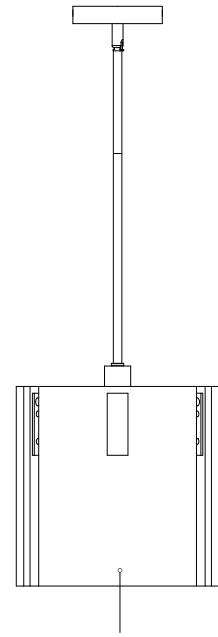

PD0731711BGWC  
Brushed Gold/Clear  
Water Glass

PD0731711BKWC  
Black/Clear Water Glass

**SPECIFICATION DETAILS**

Fixture Dimensions	D11-1/2" x H12-7/8"
Lamp Type	Incandescent, A19, Medium Base
Wattage	1 x 60W
Bulbs Included	No
Voltage	120V
Location	Dry
Rod Length	46" Max (3x12" + 1x6" + 1x4")
Wire Length	60"
Minimum Hang Height	21"
Illumination Direction	Omni-Directional
Sloped Ceiling Adaptable	Yes, 45 Degrees
Material	Steel + Glass
Glass Details	Clear Water Glass
Shade Details	Clear Water Glass Shade
Canopy Dimensions	D5-1/8" x H1"

Finish  
BGWC - Brushed Gold/Clear Water Glass  
BKWC - Black/Clear Water Glass

**COMMENT**