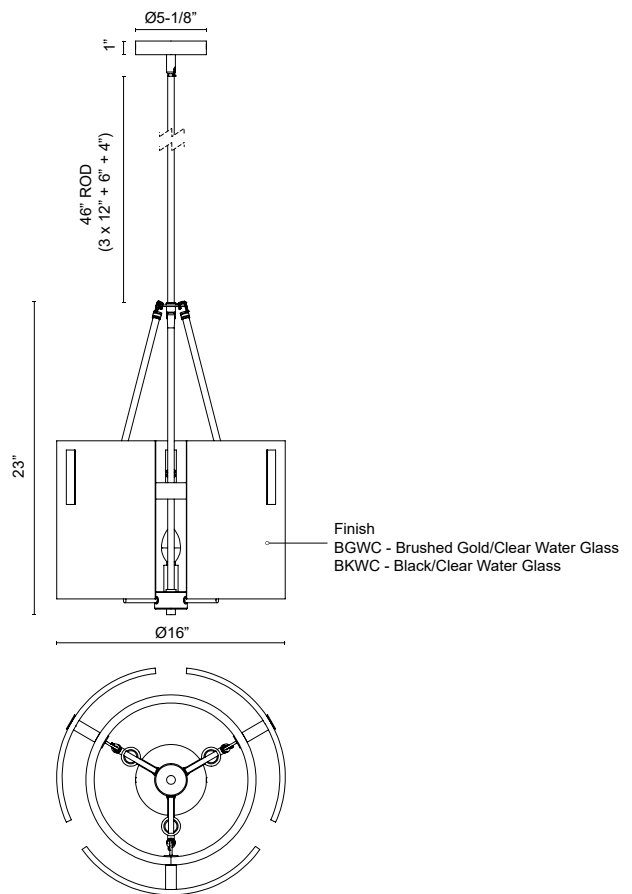

PD0731716BGWC
Brushed Gold/Clear
Water Glass

PD0731716BKWC
Black/Clear Water Glass

SPECIFICATION DETAILS

Fixture Dimensions	D16" x H23"
Lamp Type	Candelabra, E12
Wattage	3 x 60W
Bulbs Included	No
Voltage	120V
Location	Dry
Rod Length	46" Max (3x12" + 1x6" + 1x4")
Wire Length	60"
Minimum Hang Height	32"
Illumination Direction	Omni-Directional
Sloped Ceiling Adaptable	Yes, 45 Degrees
Material	Steel + Glass
Glass Details	Clear Water Glass
Shade Details	Clear Water Glass Shade
Canopy Dimensions	D5-1/8" x H1"