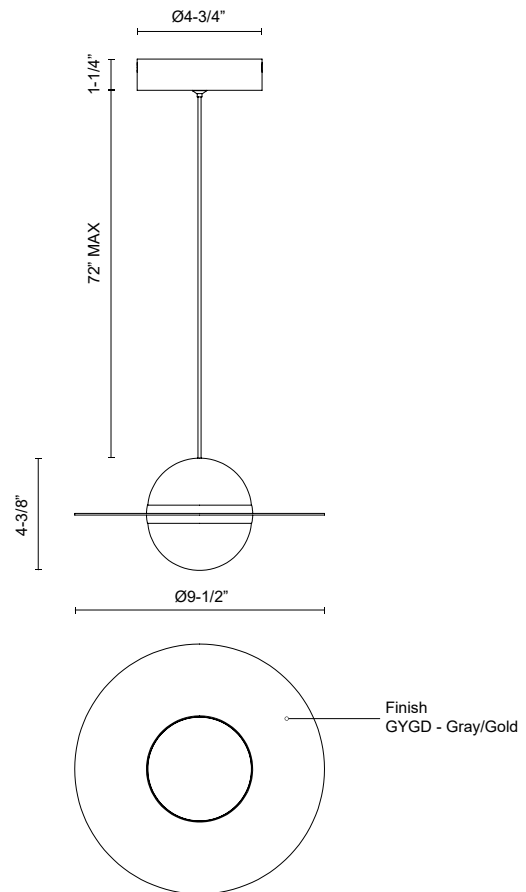

PD0733609GYGD
Gray/Gold

SPECIFICATION DETAILS

Fixture Dimensions	D9-1/2" x H4-3/8"
Light Source	LED with DC Driver
Wattage	13W
Total Lumens	1100lm
Delivered Lumens	GYGD-715lm*
Voltage	120-277V
Color Temperature	3000K
CRI (Ra)	90CRI
LED Rated Life	50,000 hours
Dimming	100% - 10%, TRIAC or ELV Dimmer (Not Included)
CEC Title 24 JA8	Yes, JA8-2022
Location	Dry
Wire Length	72" Max
Wire Type	Black SSL Wire
Minimum Hang Height	8"
Illumination Direction	Up/Down
Sloped Ceiling Adaptable	Yes
Material	Aluminum + Steel + Polymeric Material
Diffuser Details	White Polymeric Diffuser
Canopy Dimensions	D4-3/4" x H1-1/4"