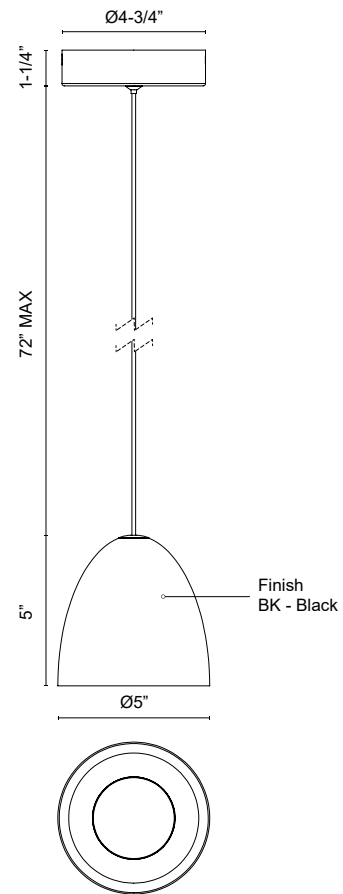

PD0737705BK  
 Black

**SPECIFICATION DETAILS**

Fixture Dimensions	D5" x H5"
Light Source	LED with DC Driver
Wattage	7W
Total Lumens	595lm
Delivered Lumens	BK-409lm
Voltage	120-277V
Color Temperature	3000K
CRI (Ra)	90CRI
LED Rated Life	50,000 hours
Dimming	100% - 10%, TRIAC or ELV Dimmer (Not Included)
CEC Title 24 JA8	Yes, JA8-2022
Location	Dry
Wire Length	72" Max
Wire Type	Black SSL Wire
Minimum Hang Height	8"
Illumination Direction	Down
Sloped Ceiling Adaptable	Yes
Material	Aluminum + Steel + Polymeric Material
Shade Details	Steel Shade
Diffuser Details	White Polymeric Diffuser
Canopy Dimensions	D4-3/4" x H1-1/4"