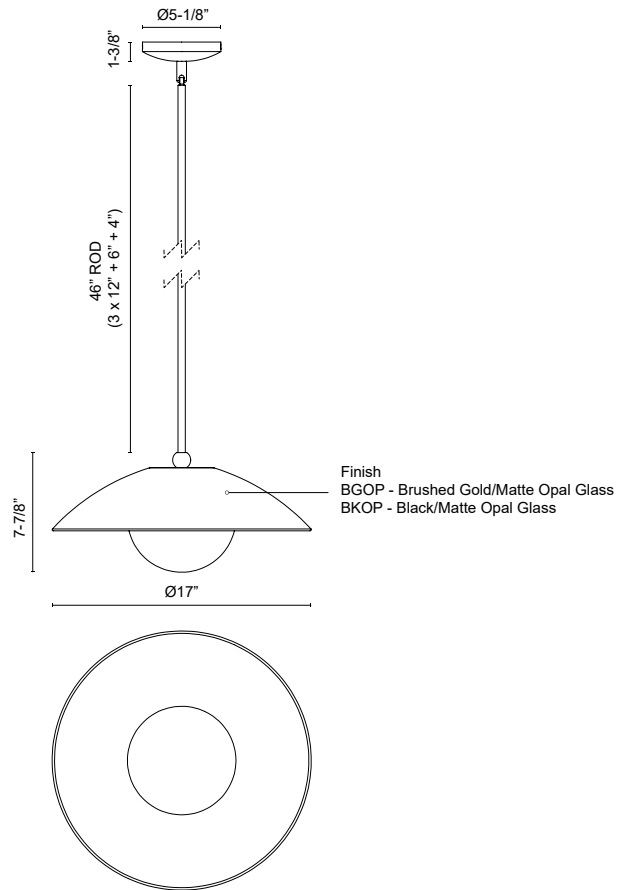

**MIRE**  
**PD0740017**  
**PENDANT**

PROJECT

PD0740017BGOP  
 Brushed Gold/Matte  
 Opal Glass

PD0740017BKOP  
 Black/Matte Opal Glass

**SPECIFICATION DETAILS**

|                          |                                |
|--------------------------|--------------------------------|
| Fixture Dimensions       | D17" x H7-7/8"                 |
| Lamp Type                | Incandescent, A19, Medium Base |
| Wattage                  | 1 x 60W                        |
| Bulbs Included           | No                             |
| Voltage                  | 120V                           |
| Location                 | Dry                            |
| Rod Length               | 46" Max (3x12" + 1x6" + 1x4")  |
| Wire Length              | 60"                            |
| Minimum Hang Height      | 16"                            |
| Illumination Direction   | Down                           |
| Sloped Ceiling Adaptable | Yes, 45 Degrees                |
| Material                 | Steel + Glass                  |
| Glass Details            | Matte Opal Glass               |
| Shade Details            | Steel Shade                    |
| Canopy Dimensions        | D5-1/8" x H1-3/8"              |