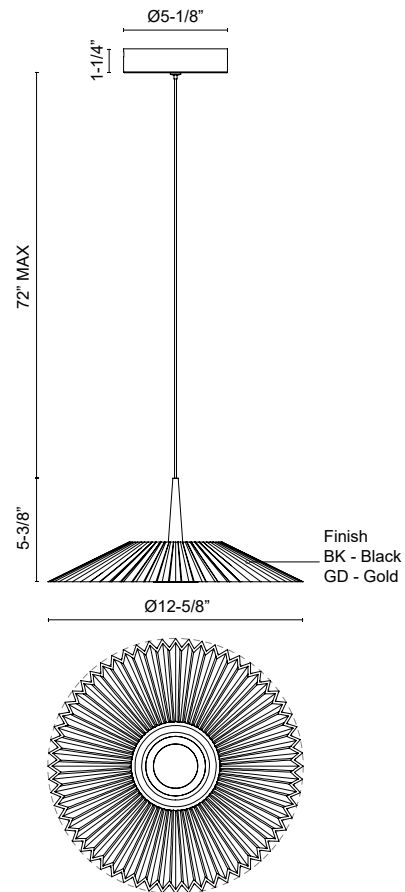

PD0741512BK
Black

PD0741512GD
Gold

SPECIFICATION DETAILS

Fixture Dimensions	D12-5/8" x H5-3/8"
Light Source	LED with DC Driver
Wattage	11W
Total Lumens	935lm
Delivered Lumens	BK-385lm*; GD-420lm*
Voltage	120-277V
Color Temperature	3000K
CRI (Ra)	90CRI
LED Rated Life	50,000 hours
Dimming	100% - 10%, TRIAC or ELV Dimmer (Not Included)
CEC Title 24 JA8	Yes, JA8-2022
Location	Dry
Wire Length	72" Max
Wire Type	BK - Black SSL Wire; GD - Clear SSL Wire
Minimum Hang Height	9"
Illumination Direction	Down
Sloped Ceiling Adaptable	Yes
Material	Aluminum + Steel + Acrylic
Shade Details	Steel Shade
Diffuser Details	Frosted Acrylic Diffuser
Canopy Dimensions	D5-1/8" x H1-1/4"