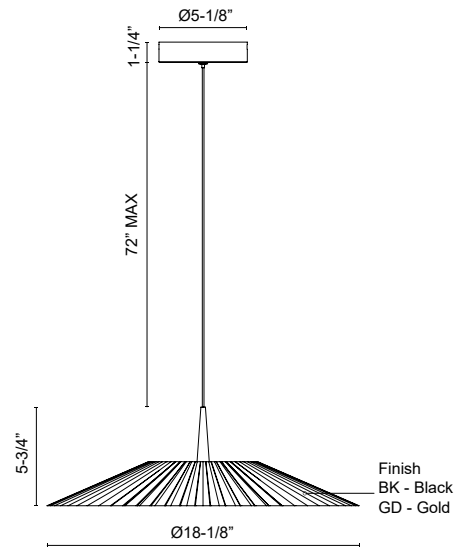

PD0741518BK  
Black

PD0741518GD  
Gold

**SPECIFICATION DETAILS**

Fixture Dimensions	D18-1/8" x H5-3/4"
Light Source	LED with DC Driver
Wattage	15W
Total Lumens	1270lm
Delivered Lumens	BK-525lm*; GD-570lm*
Voltage	120-277V
Color Temperature	3000K
CRI (Ra)	90CRI
LED Rated Life	50,000 hours
Dimming	100% - 10%, TRIAC or ELV Dimmer (Not Included)
CEC Title 24 JA8	Yes, JA8-2022
Location	Dry
Wire Length	72" Max
Wire Type	BK - Black SSL Wire; GD - Clear SSL Wire
Minimum Hang Height	9"
Illumination Direction	Down
Sloped Ceiling Adaptable	Yes
Material	Aluminum + Steel + Acrylic
Shade Details	Steel Shade
Diffuser Details	Frosted Acrylic Diffuser
Canopy Dimensions	D5-1/8" x H1-1/4"