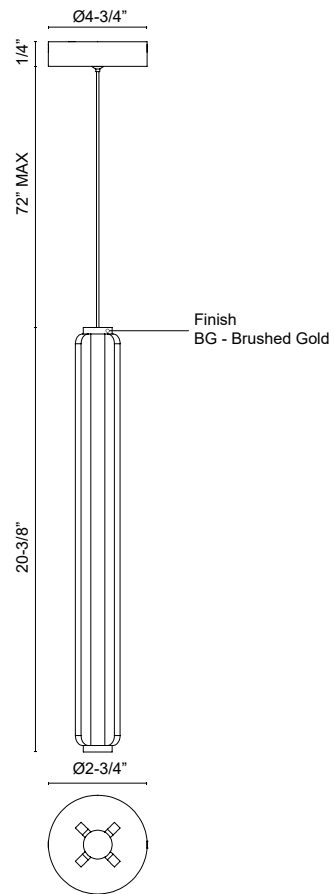

BRUME
PD0743020
PENDANT

PROJECT

PD0743020BG
 Brushed Gold

SPECIFICATION DETAILS

Fixture Dimensions	D2-3/4" x H20-3/8"
Light Source	LED with DC Driver
Wattage	24W
Total Lumens	2040lm
Delivered Lumens	BG-1669lm
Voltage	120-277V
Color Temperature	3000K
CRI (Ra)	90CRI
LED Rated Life	50,000 hours
Dimming	100% - 10%, TRIAC or ELV Dimmer (Not Included)
CEC Title 24 JA8	Yes, JA8-2022
Location	Dry
Wire Length	72" Max
Wire Type	Clear SSL Wire
Minimum Hang Height	24"
Illumination Direction	Omni-directional
Sloped Ceiling Adaptable	Yes
Material	Aluminum + Steel + Polymeric Material
Diffuser Details	Frosted Polymeric Diffuser
Canopy Dimensions	D4-3/4" x H1-1/4"