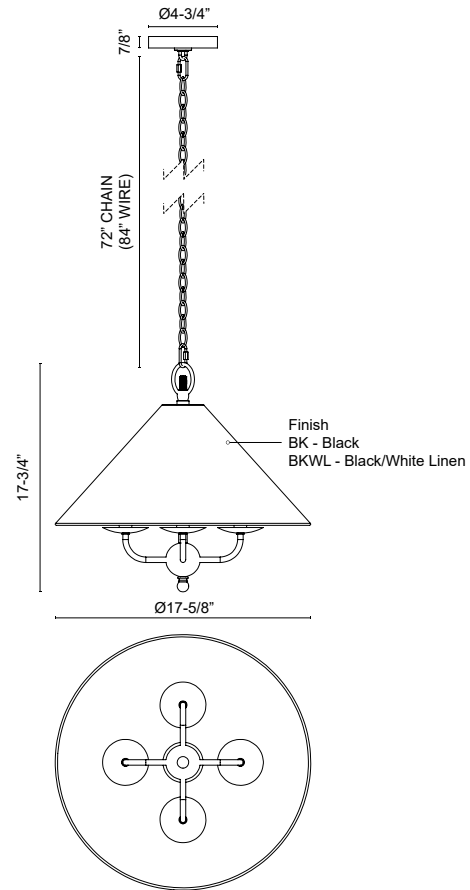

PD0760317BK
Black

PD0760317BKWL
Black/White Linen

SPECIFICATION DETAILS

Fixture Dimensions	D17-5/8" x H17-3/4"
Lamp Type	Candelabra, E12
Wattage	4 x 60W
Bulbs Included	No
Voltage	120V
Location	Dry
Chain Length	72" Chain
Wire Length	84"
Wire Type	Black Wire
Minimum Hang Height	28"
Illumination Direction	Down
Sloped Ceiling Adaptable	Yes
Material	Steel; Steel + Linen
Shade Details	Steel Shade; White Linen Shade
Canopy Dimensions	D4-3/4" x H7/8"