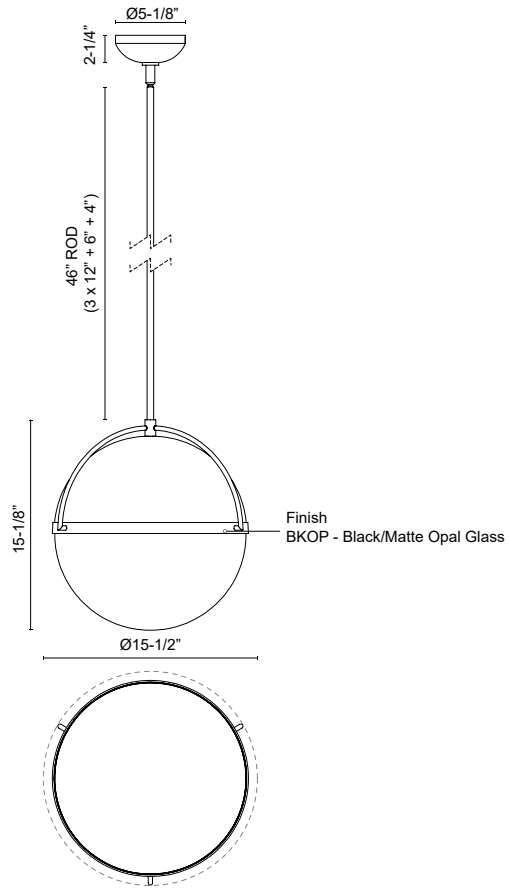

PD0765815BKOP
 Black/Matte Opal Glass

SPECIFICATION DETAILS

Fixture Dimensions	D15-1/2" x H15-1/8"
Lamp Type	Incandescent, A19, Medium Base
Wattage	1 x 60W
Bulbs Included	No
Voltage	120V
Location	Dry
Rod Length	46" Max (3x12" + 1x6" + 1x4")
Wire Length	60"
Minimum Hang Height	24"
Illumination Direction	Down
Sloped Ceiling Adaptable	Yes, 45 Degrees
Material	Steel + Glass
Glass Details	Matte Opal Glass
Shade Details	Opal Glass Shade
Canopy Dimensions	D5-1/8" x H2-1/4"