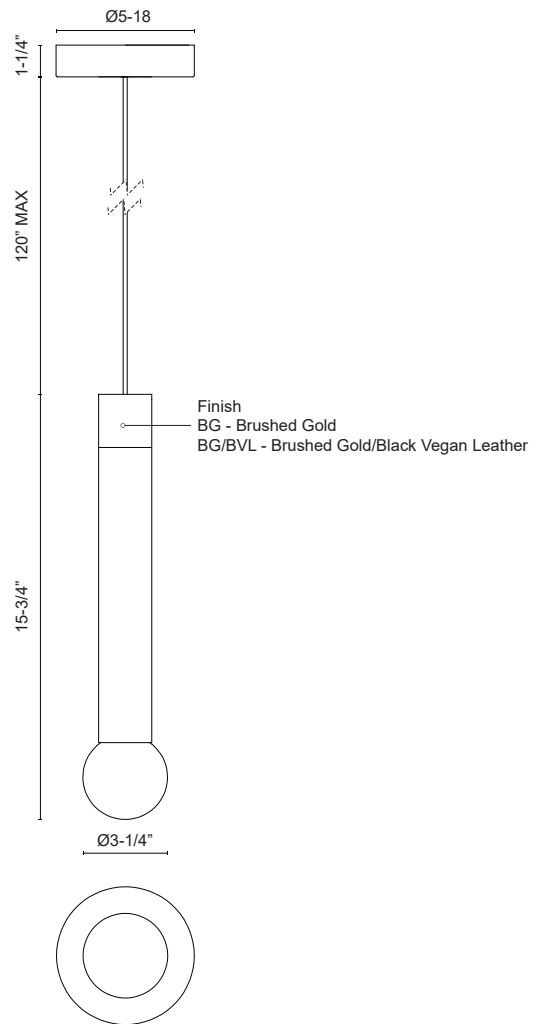

CALLA
PD26616
PENDANT

PROJECT

SPECIFICATION DETAILS

Fixture Dimensions	D3-1/4" x H15-3/4"
Light Source	LED with DC Driver
Wattage	11W
Total Lumens	725lm
Delivered Lumens	BG/BVL-435lm*; BG-435lm*;
Voltage	120-277V
Color Temperature	5CCT Selectable 2700K/3000K/3500K/4000K/5000K
CRI (Ra)	90CRI
Optional Colour Temps	2700K - 5000K Available, Minimum Order Quantities Apply
LED Rated Life	50,000 hours
Dimming	100% - 10%, TRIAC or ELV Dimmer (Not Included)
CEC Title 24 JA8	Yes, JA8-2022
Location	Dry
Wire Length	120"
Wire Type	BG-Clear Wire
Minimum Hang Height	18"
Illumination Direction	Omni-directional
Sloped Ceiling Adaptable	Yes
Adjustable	Yes
Material	Steel + Glass
Glass Details	Matte Opal Glass
Shade Details	Opal Glass Shade
Paint Finish	BG01
Canopy Dimensions	D5-1/8" x H1-1/4"

* For custom options, consult factory for details.

* For warranty information, please visit www.kuzcolighting.com/warranty

KUZCO

CANADA: 19054 28TH AVENUE - SURREY, BC V3Z 6M3
USA: 3035 E. LONE MOUNTAIN ROAD - LAS VEGAS, NV 89081

WWW.KUZCOLIGHTING.COM

© 2026 KUZCO LIGHTING. ALL RIGHTS RESERVED.

COMMENT