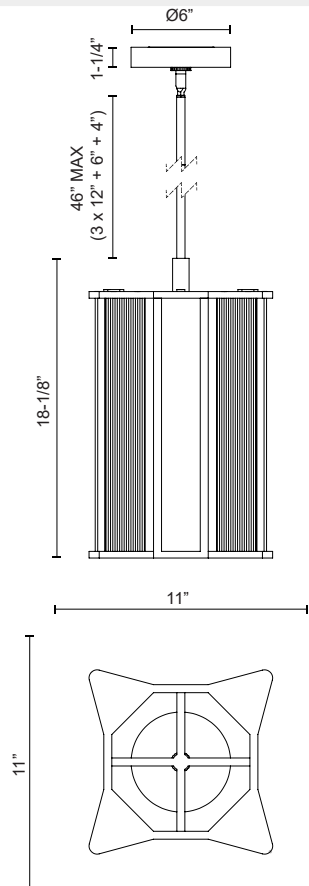

SABRE PD339415-UNV

FIXTURE DIMENSIONS	W11" x L11" x H18-1/8"
LIGHT SOURCE	LED with DC Driver
WATTAGE	26W
TOTAL LUMENS	2400lm
DELIVERED LUMENS	PNCR-2250lm*; VBCR-2050lm*
VOLTAGE	120-277V
COLOR TEMPERATURE	2700K
CRI (RA)	90CRI
DIMMABLE	Yes, TRIAC or ELV Dimmer (Not Included)
GLASS DETAILS	Clear Glass
MATERIAL	Steel + Glass
ROD LENGTH	46" Max (3x12" + 1x6" + 1x4")
WIRE LENGTH	144"
MINIMUM HANG HEIGHT	26"
SLOPED CEILING ADAPTABLE	Yes, Up to 45 Degrees
ILLUMINATION DIRECTION	Omni-directional
LOCATION	Dry
CANOPY DIMENSIONS	D6" x H1-1/4"
CEC TITLE 24 JA8	Yes, JA8-2022
PAINT FINISH	PN01; VB01;

[D - Diameter, L - Length, W - Width, H - Height, E - Extension]

AVAILABLE FINISHES:

PD339415VBKR-UNV

Ribbed
Glass/Vintage
Brass

PD339415PNCR-UNV

Polished
Nickel/Ribbed
Glass

*For complete warranty terms, please visit: www.aloralighting.com/warranty