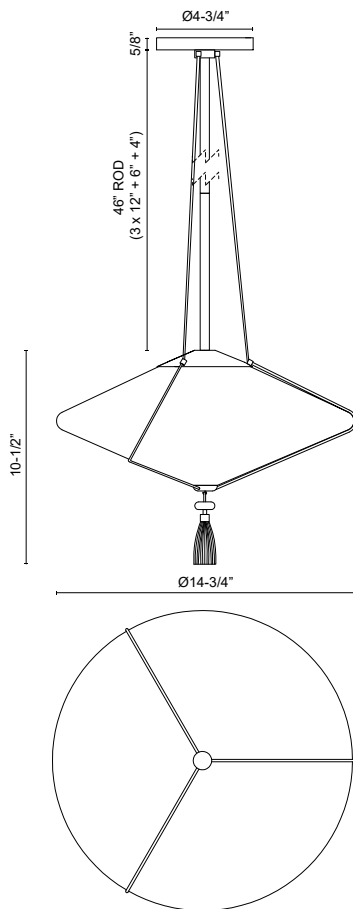

alora mood

P. 1.855.855.8926

CANADA: 19054 28TH Avenue Surrey - BC V3Z 6M3

USA: 3035 E. Lone Mountain Rd - Las Vegas, NV, 89081

REEVE PD481015

FIXTURE DIMENSIONS	D14-3/4" x H10-1/2"
LAMP TYPE	E26
MAX WATTAGE	60W
BULB QTY	1
BULBS INCLUDED	No
VOLTAGE	120V
LOCATION	Dry
ROD LENGTH	46" Max (3x12" + 1x6" + 1x4")
WIRE LENGTH	60"
MINIMUM HANG HEIGHT	16"
SLOPED CEILING ADAPTABLE	No
PAINT FINISH	BG01; MB01
MATERIAL	Steel + Glass
GLASS DETAILS	Matte Opal Glass
SHADE DETAILS	Opal Glass Shade
ILLUMINATION DIRECTION	Omni-directional
CANOPY DIMENSIONS	D4-3/4" x H5/8"

[D - Diameter, L - Length, W - Width, H - Height, E - Extension]

AVAILABLE FINISHES:

PD481015BGOP
Brushed Gold/Opal Glass

PD481015MBOP
Matte Black/Opal Glass

*For complete warranty terms, please visit: www.aloralighting.com/warranty