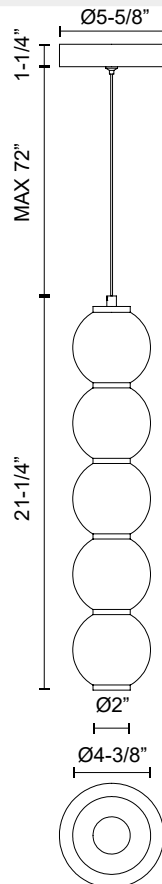

alora mood

P. 1.855.855.8926

CANADA: 19054 28TH Avenue Surrey - BC V3Z 6M3

USA: 3035 E. Lone Mountain Rd - Las Vegas, NV, 89081

BIJOU PD531515

FIXTURE DIMENSIONS	D4-3/8" x H21-1/4"
LIGHT SOURCE	DC LED WITH DRIVER
WATTAGE	20W
TOTAL LUMENS	1700lm
DELIVERED LUMENS	1060lm*
VOLTAGE	120V
COLOR TEMPERATURE	3000K
CRI (RA)	90CRI
DIMMABLE	Yes, TRIAC or ELV Dimmer (Not Included)
GLASS DETAILS	Matte Opal Glass
MATERIAL	Steel + Glass
WIRE LENGTH	72"
MINIMUM HANG HEIGHT	24"
SLOPED CEILING ADAPTABLE	Yes
LOCATION	Dry
CANOPY DIMENSIONS	D5-5/8" x H1-1/4"
CEC TITLE 24 JA8	Yes, JA8-2022
PAINT FINISH	BN01
WIRE TYPE	Clear SSL Wire

[D - Diameter, L - Length, W - Width, H - Height, E - Extension]

AVAILABLE FINISHES:

PD531515BNOP
Brushed
Nickel/Opal Matte
Glass

*For complete warranty terms, please visit: www.aloralighting.com/warranty