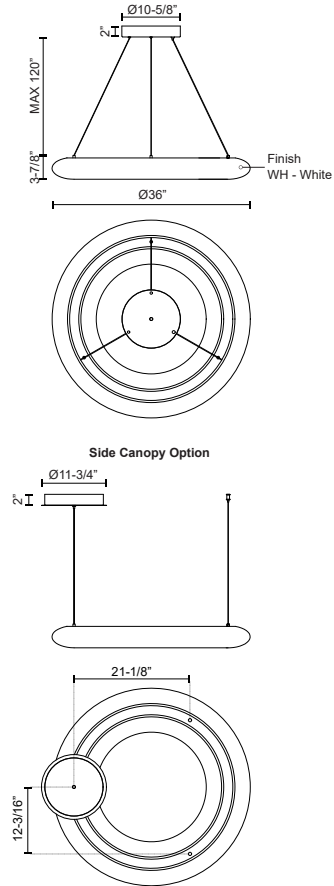

**CUMULUS
PD80736
PENDANTS**

PROJECT

DESCRIPTION

A radiant torus of bright, even illumination. Available in a variety of sizes and as either a pendant or flush mount, these halos of light adapt to any setting. Eternal and substantial.

SPECIFICATION DETAILS

Fixture Dimensions	D36" x H3-7/8"
Light Source	LED with DC Driver
Wattage	88W
Total Lumens	9400lm
Delivered Lumens	WH-6900lm
Voltage	120V
Color Temperature	3000K
CRI (Ra)	90CRI
Optional Color Temps	2700K - 5000K Available, Minimum Order Quantities Apply
LED Rated Life	50,000 hours
Dimming	100% - 10%, TRIAC or ELV Dimmer (Not Included)
Diffuser Details	White Acrylic Diffuser
Adjustable	Yes
Wire Length	120" Max
Wire Type	Clear Coaxial Wire
Minimum Hang Height	22"
Sloped Ceiling Adaptable	Yes
Location	Dry
Illumination Direction	Downlight
Paint Finish	WH02
Finish Option(s)	White
Canopy Dimensions	D11-3/4" x H2"

* For custom options, consult factory for details.
* For warranty information, please visit www.kuzcolighting.com/warranty

KUZCO

CANADA: 19054 28TH AVENUE - SURREY, BC V3Z 6M3
USA: 3035 E. LONE MOUNTAIN ROAD - LAS VEGAS, NV 89081

WWW.KUZCOLIGHTING.COM

© 2018 KUZCO LIGHTING. ALL RIGHTS RESERVED.

COMMENT