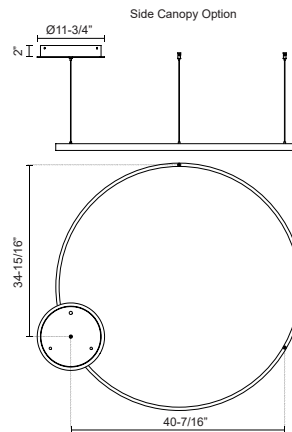

CERCHIO PD87748

PENDANTS

PROJECT

SPECIFICATION DETAILS

Fixture Dimensions	D47-1/4" x H1-1/2"
Light Source	LED with DC Driver
Wattage	125W
Total Lumens	9390lm
Delivered Lumens	BG-4350lm*; BK-4350lm*; WH-5850lm*;
Voltage	120V
Color Temperature	3000K
CRI (Ra)	90CRI
Optional Color Temps	2700K - 5000K Available, Minimum Order Quantities Apply
LED Rated Life	50,000 hours
Dimming	100% - 10%, TRIAC or ELV Dimmer (Not Included)
Diffuser Details	Frosted Silicone Diffuser
Adjustable	Yes
Wire Length	120" Max
Wire Type	BG - Black Wire; BK - Black Wire; WH - Clear Wire;
Minimum Hang Height	24"
Sloped Ceiling Adaptable	Yes
Location	Dry
Illumination Direction	Up and Downlight
Canopy Dimensions	D11-3/4" x H2"
Paint Finish	BG01(Canopy); BG02(Fixture Body); BK02; WH02;

* For custom options, consult factory for details.

* For warranty information, please visit www.kuzcolighting.com/warranty

DESCRIPTION

Extruded and rolled aluminum with rectangular profile. Flush silicone diffuser. Matte powder-coated finish. Up and down light.. Duo canopy mounting style

KUZCO

CANADA: 19054 28TH AVENUE - SURREY, BC V3Z 6M3

USA: 3035 E. LONE MOUNTAIN ROAD - LAS VEGAS, NV 89081

WWW.KUZCOLIGHTING.COM

© 2021 KUZCO LIGHTING. ALL RIGHTS RESERVED.

COMMENT