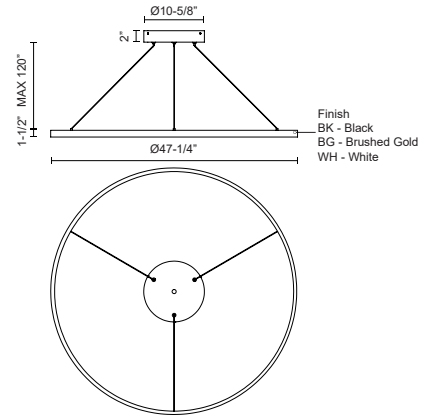

CERCHIO PD87748

PENDANTS

PROJECT

SPECIFICATION DETAILS

Fixture Dimensions	D47-1/4" x H1-1/2"
Light Source	LED with DC Driver
Wattage	125W
Total Lumens	9390lm
Delivered Lumens	BG-4350lm*; BK-4350lm*; WH-5850lm*;
Voltage	120V
Color Temperature	3000K
CRI (Ra)	90CRI
Optional Color Temps	2700K - 5000K Available, Minimum Order Quantities Apply
LED Rated Life	50,000 hours
Dimming	100% - 10%, TRIAC or ELV Dimmer (Not Included)
Diffuser Details	Frosted Silicone Diffuser
Adjustable	Yes
Wire Length	120" Max
Wire Type	BG - Black Wire; BK - Black Wire; WH - Clear Wire;
Minimum Hang Height	24"
Sloped Ceiling Adaptable	Yes
Location	Dry
Illumination Direction	Up and Downlight
Canopy Dimensions	D11-3/4" x H2"
Paint Finish	BG01(Canopy); BG02(Fixture Body); BK02; WH02;

* For custom options, consult factory for details.

* For warranty information, please visit www.kuzcolighting.com/warranty

DESCRIPTION

Extruded and rolled aluminum with rectangular profile. Flush silicone diffuser. Matte powder-coated finish. Up and down light.. Duo canopy mounting style

KUZCO

CANADA: 19054 28TH AVENUE - SURREY, BC V3Z 6M3

USA: 3035 E. LONE MOUNTAIN ROAD - LAS VEGAS, NV 89081

WWW.KUZCOLIGHTING.COM

© 2021 KUZCO LIGHTING. ALL RIGHTS RESERVED.

COMMENT