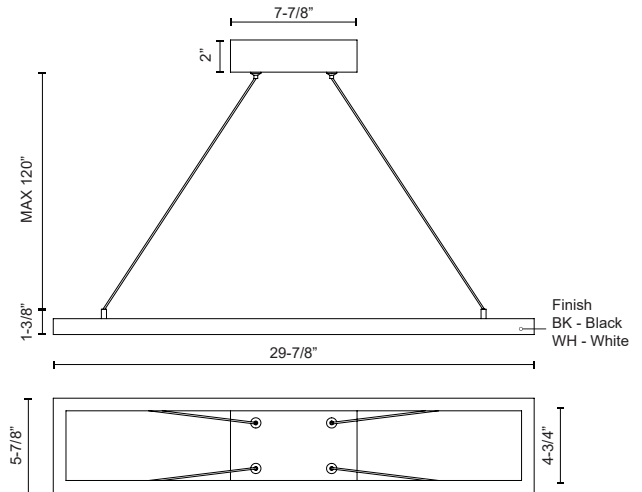

PIAZZA PD88530-UNV-010

PENDANTS

PROJECT

SPECIFICATION DETAILS

Fixture Dimensions	L29-7/8" x W5-7/8" x H1-3/8"
Light Source	LED with DC Driver
Wattage	36W
Total Lumens	2810lm
Delivered Lumens	BK-950lm; WH-1493lm;
Voltage	120-277V
Color Temperature	3000K
CRI (Ra)	90CRI
Optional Color Temps	2700K - 5000K Available, Minimum Order Quantities Apply
LED Rated Life	50,000 hours
Dimming	100% - 10%, TRIAC or ELV Dimmer (Not Included) or 0-10V Dimmer (Not Included)
Diffuser Details	Frosted Silicone Diffuser
Adjustable	Yes
Wire Length	120" Max
Wire Type	BK - Black Wire; WH - Clear Wire;
Minimum Hang Height	14"
Sloped Ceiling Adaptable	Yes
Location	Dry
Illumination Direction	Downlight
Canopy Dimensions	L7-7/8" x W4-3/4" x H2"
Paint Finish	BK02; WH02;
Illumination Direction	Down
Material	Aluminum + Polymeric Material
CEC Title 24 JA8	Yes, JA8-2022

* For custom options, consult factory for details.

* For warranty information, please visit www.kuzcolighting.com/warranty

DESCRIPTION

Extruded aluminum with rectangular profile. Flush silicone diffuser. Matte powder-coated finish. Down light

KUZCO

CANADA: 19054 28TH AVENUE - SURREY, BC V3Z 6M3

USA: 3035 E. LONE MOUNTAIN ROAD - LAS VEGAS, NV 89081

WWW.KUZCOLIGHTING.COM

© 2025 KUZCO LIGHTING. ALL RIGHTS RESERVED.

COMMENT