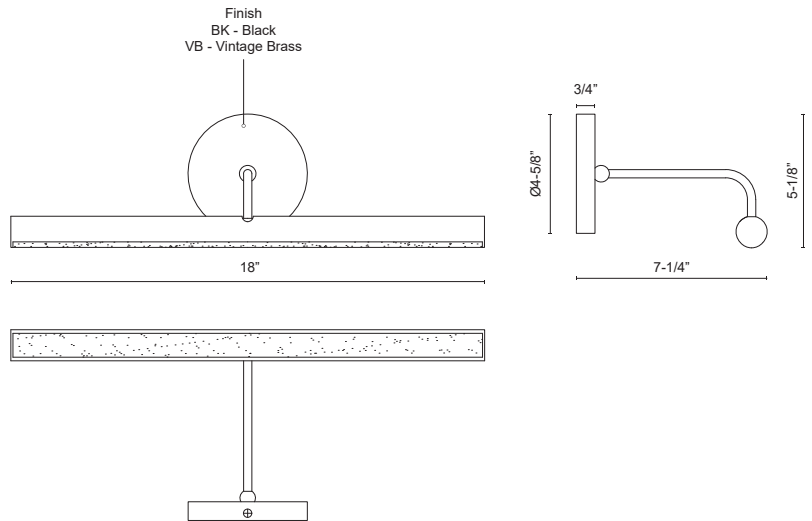

**SLENDER
PL23118
WALL**

PROJECT

SPECIFICATION DETAILS

Fixture Dimensions	W18" x H5-1/8" x E7-1/4"
Light Source	LED with DC Driver
Wattage	13W
Total Lumens	1050lm
Delivered Lumens	BK-786lm; VB-820lm*
Voltage	120-277V
Color Temperature	3000K
CRI (Ra)	90CRI
Optional Colour Temps	2700K - 5000K Available, Minimum Order Quantities Apply
LED Rated Life	50,000 hours
Dimming	100% - 10%, TRIAC or ELV Dimmer (Not Included)
CEC Title 24 JA8	Yes, JA8-2022
Location	Damp
Illumination Direction	Down
Material	Aluminum + Polymeric Material
Mounting Style	Wall Mount Up or Down
Diffuser Details	White Silicone Diffuser
Height From Center	2-3/4"
Paint Finish	BK01; VB01
Canopy Dimensions	D4-5/8" x E3/4"

* For custom options, consult factory for details.

* For warranty information, please visit www.kuzcolighting.com/warranty

KUZCO

CANADA: 19054 28TH AVENUE - SURREY, BC V3Z 6M3
USA: 3035 E. LONE MOUNTAIN ROAD - LAS VEGAS, NV 89081

WWW.KUZCOLIGHTING.COM

© 2026 KUZCO LIGHTING. ALL RIGHTS RESERVED.

COMMENT