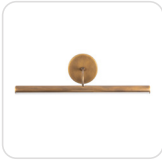

**SLENDER  
PL23118  
WALL**

PROJECT

PL23118-BK  
Black

PL23118-VB  
Vintage Brass

**SPECIFICATION DETAILS**

Fixture Dimensions	W18" x H5-1/8" x E7-1/4"
Light Source	LED with DC Driver
Wattage	13W
Total Lumens	1050lm
Delivered Lumens	BK-786lm; VB-820lm*
Voltage	120-277V
Color Temperature	3000K
CRI (Ra)	90CRI
Optional Colour Temps	2700K - 5000K Available, Minimum Order Quantities Apply
LED Rated Life	50,000 hours
Dimming	100% - 10%, TRIAC or ELV Dimmer (Not Included)
CEC Title 24 JA8	Yes, JA8-2022
Location	Damp
Illumination Direction	Down
Material	Aluminum + Polymeric Material
Mounting Style	Wall Mount Up or Down
Diffuser Details	White Silicone Diffuser
Height From Center	2-3/4"
Paint Finish	BK01; VB01
Canopy Dimensions	D4-5/8" x E3/4"