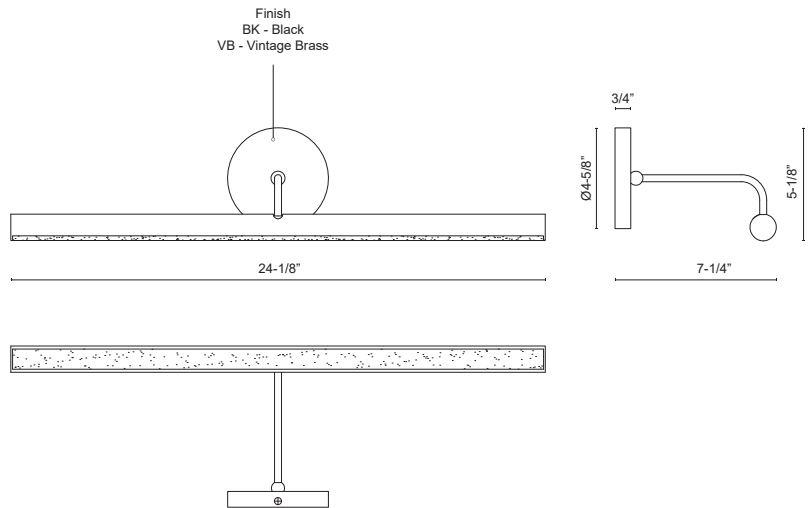

SPECIFICATION DETAILS

Fixture Dimensions	W24-1/8" x H5-1/8" x E7-1/4"
Light Source	LED with DC Driver
Wattage	15W
Total Lumens	1225lm
Delivered Lumens	BK-942lm; VB-970lm*
Voltage	120-277V
Color Temperature	3000K
CRI (Ra)	90CRI
Optional Colour Temps	2700K - 5000K Available, Minimum Order Quantities Apply
LED Rated Life	50,000 hours
Dimming	100% - 10%, TRIAC or ELV Dimmer (Not Included)
CEC Title 24 JA8	Yes, JA8-2022
Location	Damp
Illumination Direction	Down
Material	Aluminum + Polymeric Material
Mounting Style	Wall Mount Up or Down
Diffuser Details	White Silicone Diffuser
Height From Center	2-3/4"
Paint Finish	BK01; VB01
Canopy Dimensions	D4-5/8" x E3/4"

* For custom options, consult factory for details.

* For warranty information, please visit www.kuzcolighting.com/warranty

KUZCO

CANADA: 19054 28TH AVENUE - SURREY, BC V3Z 6M3
USA: 3035 E. LONE MOUNTAIN ROAD - LAS VEGAS, NV 89081

WWW.KUZCOLIGHTING.COM

© 2026 KUZCO LIGHTING. ALL RIGHTS RESERVED.

COMMENT