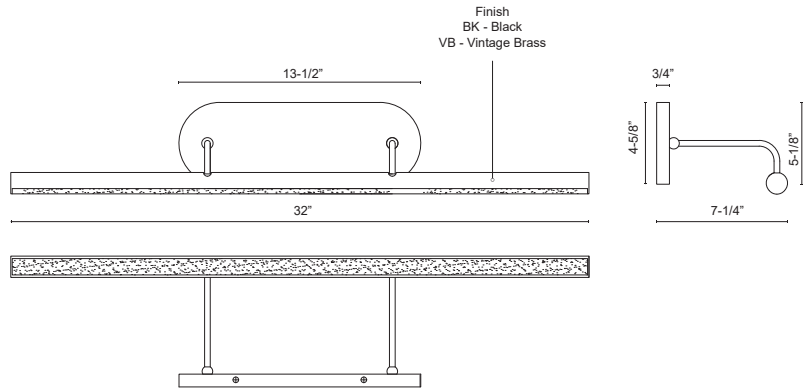

SPECIFICATION DETAILS

Fixture Dimensions	W32" x H5-1/8" x E7-1/4"
Light Source	LED with DC Driver
Wattage	20W
Total Lumens	1760lm
Delivered Lumens	BK-1352lm; VB-1375lm*
Voltage	120-277V
Color Temperature	3000K
CRI (Ra)	90CRI
Optional Colour Temps	2700K - 5000K Available, Minimum Order Quantities Apply
LED Rated Life	50,000 hours
Dimming	100% - 10%, TRIAC or ELV Dimmer (Not Included)
CEC Title 24 JA8	Yes, JA8-2022
Location	Damp
Illumination Direction	Down
Material	Aluminum + Polymeric Material
Mounting Style	Wall Mount Up or Down
Diffuser Details	White Silicone Diffuser
Height From Center	2-3/4"
Paint Finish	BK01; VB01
Canopy Dimensions	W13-1/2" x H4-5/8" x E3/4"

* For custom options, consult factory for details.

* For warranty information, please visit www.kuzcolighting.com/warranty

COMMENT