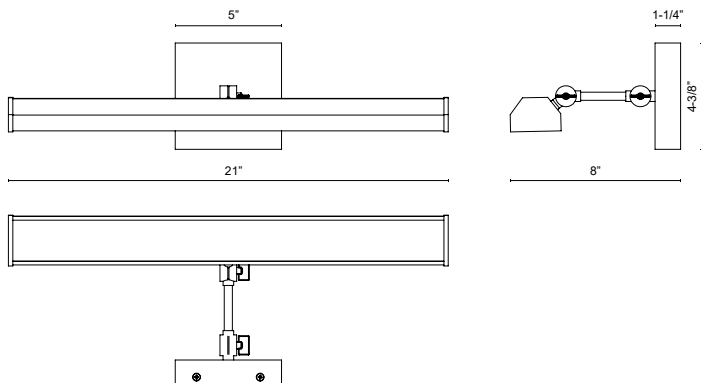

GEMMA PL339721

FIXTURE DIMENSIONS	W21" x H4-3/8" x E8"
LIGHT SOURCE	LED with DC Driver
WATTAGE	25W
TOTAL LUMENS	2125lm
DELIVERED LUMENS	VBBGD-1125lm*; VBMB-1108lm; VBMW-1210lm*
VOLTAGE	120-277V
COLOR TEMPERATURE	5CCT 2700K/3000K/3500K/4000K/5000K
CRI	90CRI
DIMMABLE	Yes, TRIAC/ELV Dimmer (Not Included)
EXTENSION	E8"
HEIGHT TO CENTER	2-1/4"
LOCATION	Damp
INSTALL OPTIONS	Wall Mount Down Only
PAINT FINISH	VB01; VB01 MB01
MATERIAL	Steel + Polymerica Material
DIFFUSER DETAILS	Frosted Acrylic Diffuser
ILLUMINATION DIRECTION	Down
CEC TITLE 24 JA8	Yes, JA8-2022
CANOPY DIMENSIONS	W5" x H4-3/8" x E1-1/4"

[D - Diameter, L - Length, W - Width, H - Height, E - Extension]

AVAILABLE FINISHES:

PL339721VBBGD
Vintage Brass/Burgundy

PL339721VBMB
Vintage Brass/Matte Black

PL339721VBMW
Vintage Brass/Matte
White

*For complete warranty terms, please visit: www.aloralighting.com/warranty