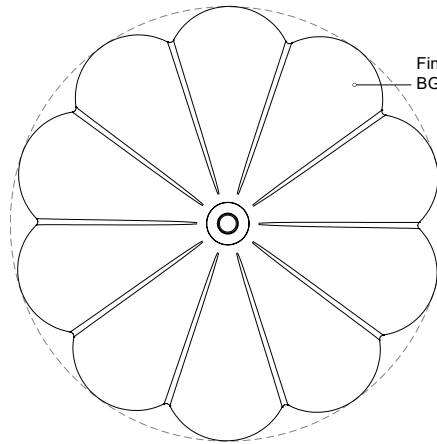

SF0721219BGNL  
 Brushed Gold/Natural  
 Linen

**SPECIFICATION DETAILS**

Fixture Dimensions	D19-3/8" x H11-1/2"
Lamp Type	Incandescent, A19, Medium Base
Wattage	3 x 60W
Bulbs Included	No
Voltage	120V
Location	Dry
Illumination Direction	Omni-Directional
Material	Steel + Linen
Shade Details	Natural Linen Shade
Canopy Dimensions	D4-3/4" x H7/8"

Finish  
 BGNL - Brushed Gold/Natural Linen

**COMMENT**