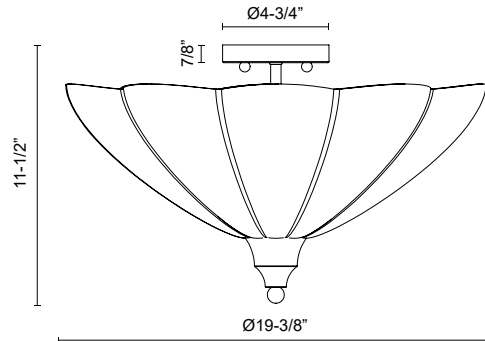

SF0721219BGNL  
 Brushed Gold/Natural  
 Linen

**SPECIFICATION DETAILS**

Fixture Dimensions	D19-3/8" x H11-1/2"
Lamp Type	Incandescent, A19, Medium Base
Wattage	3 x 60W
Bulbs Included	No
Voltage	120V
Location	Dry
Illumination Direction	Omni-Directional
Material	Steel + Linen
Shade Details	Natural Linen Shade
Canopy Dimensions	D4-3/4" x H7/8"