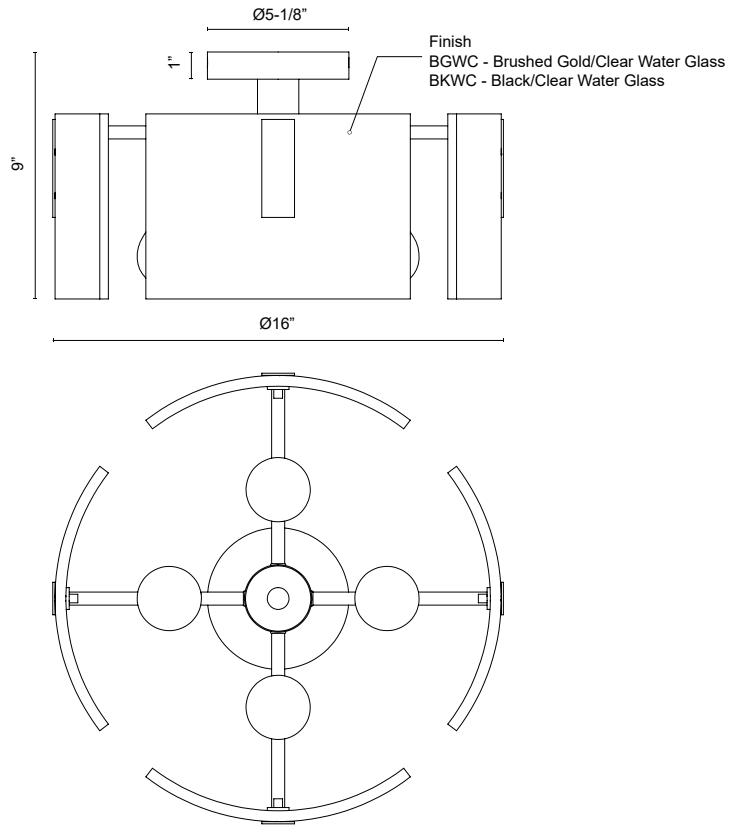

SF0731716BGWC
 Brushed Gold/Clear
 Water Glass

SF0731716BKWC
 Black/Clear Water Glass

SPECIFICATION DETAILS

Fixture Dimensions	D16" x H9"
Lamp Type	Incandescent, A19, Medium Base
Wattage	4 x 60W
Bulbs Included	No
Voltage	120V
Location	Dry
Illumination Direction	Omni-Directional
Material	Steel + Glass
Glass Details	Clear Water Glass
Shade Details	Clear Water Glass Shade
Canopy Dimensions	D5-1/8" x H1"