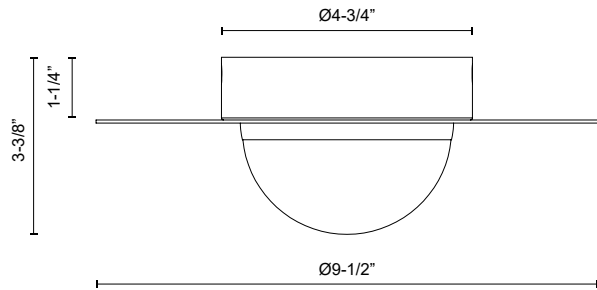

SF0733609GYGD
 Gray/Gold

SPECIFICATION DETAILS

Fixture Dimensions	D9-1/2" x H3-3/8"
Light Source	LED with DC Driver
Wattage	7W
Total Lumens	590lm
Delivered Lumens	GYGD-385lm*
Voltage	120-277V
Color Temperature	3000K
CRI (Ra)	90CRI
LED Rated Life	50,000 hours
Dimming	100% - 10%, TRIAC or ELV Dimmer (Not Included)
CEC Title 24 JA8	Yes, JA8-2022
Location	Dry
Illumination Direction	Down
Material	Aluminum + Steel + Polymeric Material
Diffuser Details	White Polymeric Diffuser
Canopy Dimensions	D4-3/4" x H1-1/4"