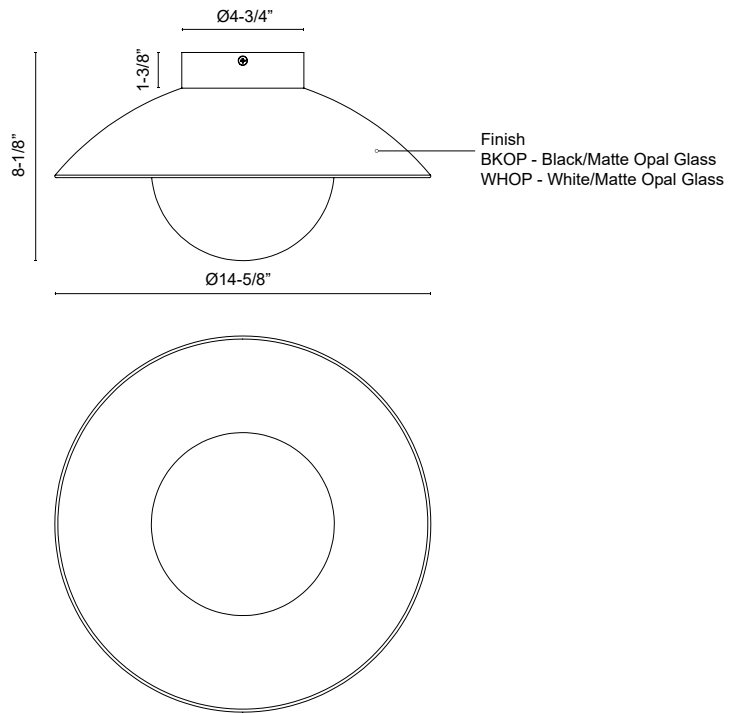

SF0740014BKOP

Black/Matte Opal Glass

SF0740014WHOP

White/Matte Opal Glass

SPECIFICATION DETAILS

Fixture Dimensions	D14-5/8" x H8-1/8"
Lamp Type	Incandescent, A19, Medium Base
Wattage	1 x 60W
Bulbs Included	No
Voltage	120V
Location	Dry
Illumination Direction	Down
Material	Steel + Glass
Glass Details	Matte Opal Glass
Shade Details	Steel Shade
Canopy Dimensions	D4-3/4" x H1-3/8"