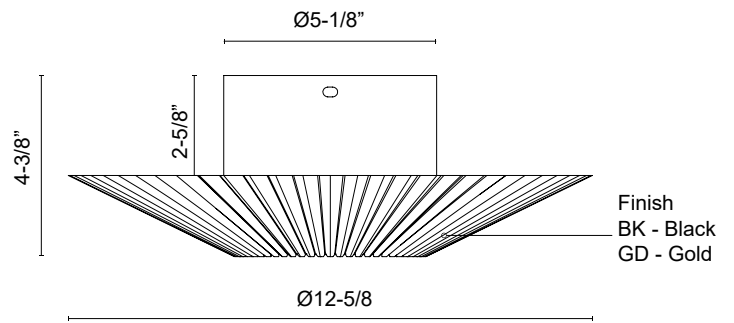

SF0741512BK  
Black

SF0741512GD  
Gold

**SPECIFICATION DETAILS**

Fixture Dimensions	D12-5/8" x H4-3/8"
Light Source	LED with DC Driver
Wattage	19W
Total Lumens	1610lm
Delivered Lumens	BK-975lm; GD-1040lm*
Voltage	120-277V
Color Temperature	3000K
CRI (Ra)	90CRI
LED Rated Life	50,000 hours
Dimming	100% - 10%, TRIAC or ELV Dimmer (Not Included)
CEC Title 24 JA8	Yes, JA8-2022
Location	Dry
Illumination Direction	Up/Down
Material	Aluminum + Steel + Acrylic
Shade Details	Steel Shade
Diffuser Details	Frosted Acrylic Diffuser
Canopy Dimensions	D5-1/8" x H2-5/8"