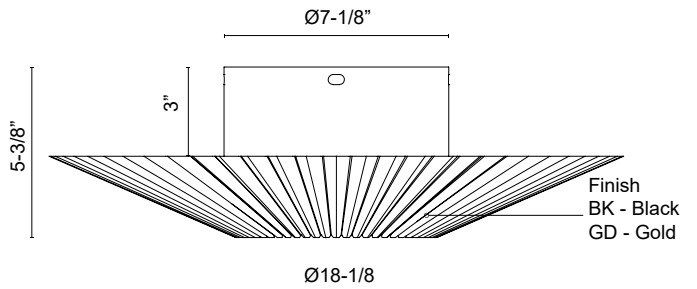

SF0741518BK
Black

SF0741518GD
Gold

SPECIFICATION DETAILS

Fixture Dimensions	D18-1/8" x H5-3/8"
Light Source	LED with DC Driver
Wattage	33W
Total Lumens	2800lm
Delivered Lumens	BK-1736lm; GD-1855lm*
Voltage	120-277V
Color Temperature	3000K
CRI (Ra)	90CRI
LED Rated Life	50,000 hours
Dimming	100% - 10%, TRIAC or ELV Dimmer (Not Included)
CEC Title 24 JA8	Yes, JA8-2022
Location	Dry
Illumination Direction	Up/Down
Material	Aluminum + Steel + Acrylic
Shade Details	Steel Shade
Diffuser Details	Frosted Acrylic Diffuser
Canopy Dimensions	D7-1/8" x H3"