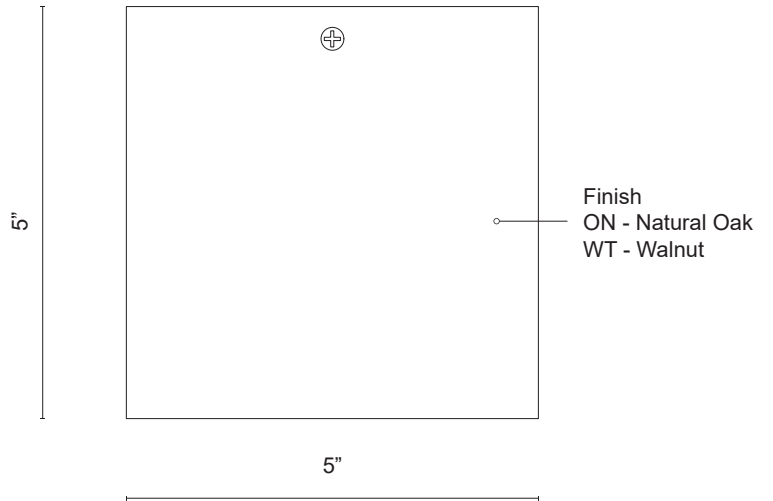

SPECIFICATION DETAILS

Fixture Dimensions	L5" x W5" x H5"
Light Source	LED with DC Driver
Wattage	9W
Total Lumens	765lm
Delivered Lumens	ON-430lm*; WT-383lm
Voltage	120-277V
Color Temperature	5CCT Selectable 2700K/3000K/3500K/4000K/5000K
CRI (Ra)	90CRI
LED Rated Life	50,000 hours
Dimming	100% - 10%, TRIAC or ELV Dimmer (Not Included)
CEC Title 24 JA8	Yes, JA8-2022
Location	Dry
Illumination Direction	Down
Material	Aluminum + Steel + Wood
Diffuser Details	Frosted Acrylic Diffuser
Paint Finish	WT01

* For custom options, consult factory for details.

* For warranty information, please visit www.kuzcolighting.com/warranty

COMMENT