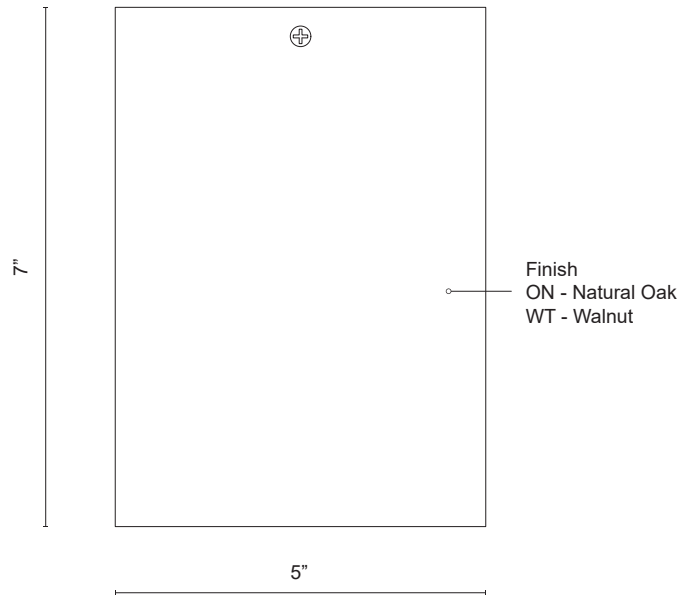

SPECIFICATION DETAILS

Fixture Dimensions	L5" x W5" x H7"
Light Source	LED with DC Driver
Wattage	11W
Total Lumens	935lm
Delivered Lumens	ON-530lm*; WT-415lm*
Voltage	120-277V
Color Temperature	5CCT Selectable 2700K/3000K/3500K/4000K/5000K
CRI (Ra)	90CRI
LED Rated Life	50,000 hours
Dimming	100% - 10%, TRIAC or ELV Dimmer (Not Included)
CEC Title 24 JA8	Yes, JA8-2022
Location	Dry
Illumination Direction	Down
Material	Aluminum + Steel + Wood
Diffuser Details	Frosted Acrylic Diffuser
Paint Finish	WT01

* For custom options, consult factory for details.

* For warranty information, please visit www.kuzcolighting.com/warranty

COMMENT