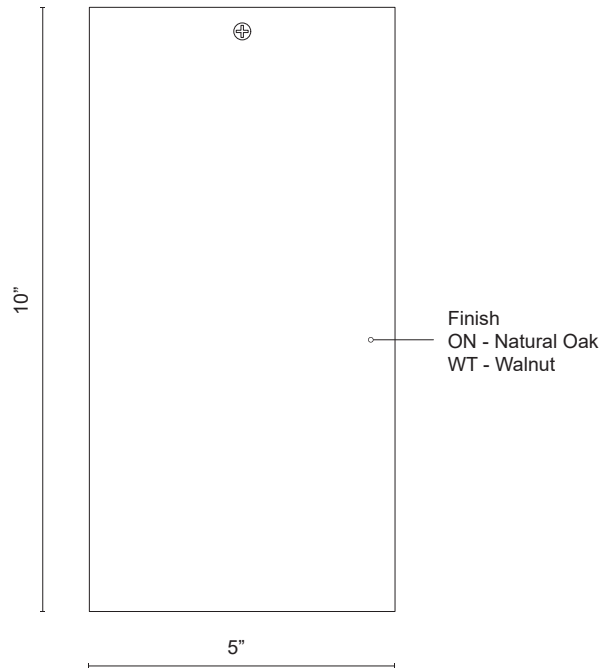

SPECIFICATION DETAILS

Fixture Dimensions	L5" x W5" x H10"
Light Source	LED with DC Driver
Wattage	13W
Total Lumens	1105lm
Delivered Lumens	ON-625lm*; WT-458lm
Voltage	120-277V
Color Temperature	5CCT Selectable 2700K/3000K/3500K/4000K/5000K
CRI (Ra)	90CRI
LED Rated Life	50,000 hours
Dimming	100% - 10%, TRIAC or ELV Dimmer (Not Included)
CEC Title 24 JA8	Yes, JA8-2022
Location	Dry
Illumination Direction	Down
Material	Aluminum + Steel + Wood
Diffuser Details	Frosted Acrylic Diffuser
Paint Finish	WT01

* For custom options, consult factory for details.

* For warranty information, please visit www.kuzcolighting.com/warranty

COMMENT