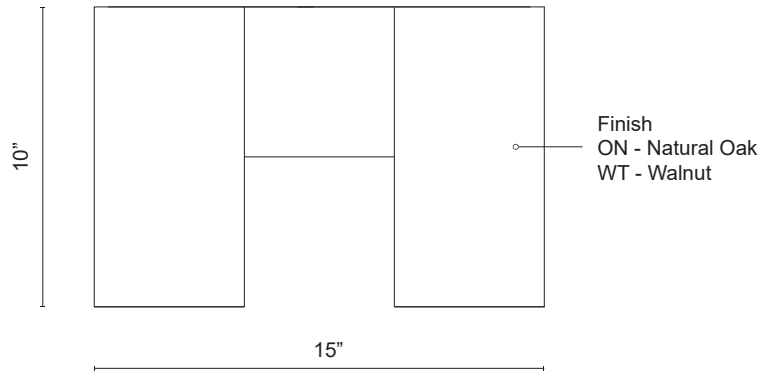

SPECIFICATION DETAILS

Fixture Dimensions	L15" x W15" x H10"
Light Source	LED with DC Driver
Wattage	28W
Total Lumens	2380lm
Delivered Lumens	ON-1345lm*; WT-1149lm
Voltage	120-277V
Color Temperature	5CCT Selectable 2700K/3000K/3500K/4000K/5000K
CRI (Ra)	90CRI
Optional Colour Temps	2700K - 5000K Available, Minimum Order Quantities Apply
LED Rated Life	50,000 hours
Dimming	100% - 10%, TRIAC or ELV Dimmer (Not Included)
CEC Title 24 JA8	Yes, JA8-2022
Location	Dry
Illumination Direction	Down
Material	Aluminum + Steel + Wood
Diffuser Details	Frosted Acrylic Diffuser
Paint Finish	WT01

* For custom options, consult factory for details.

* For warranty information, please visit www.kuzcolighting.com/warranty

COMMENT