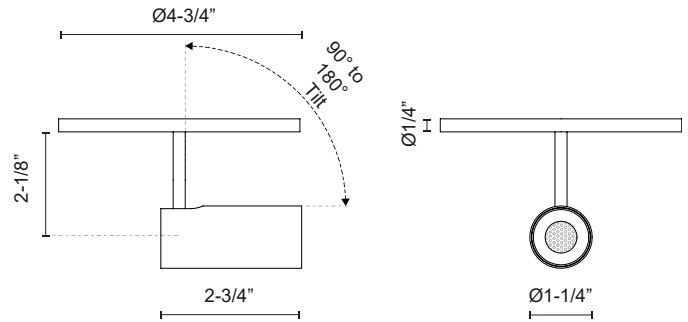

## SPECIFICATION DETAILS

<b>Fixture Dimensions</b>	D4-3/8" x H4-1/4"
<b>Light Source</b>	LED with DC Driver
<b>Wattage</b>	7W
<b>Total Lumens</b>	510lm
<b>Delivered Lumens</b>	274lm
<b>Voltage</b>	120V
<b>Color Temperature</b>	3000K
<b>CRI (Ra)</b>	90CRI
<b>Optional Color Temps</b>	2700K - 5000K Available, Minimum Order Quantities Apply
<b>LED Rated Life</b>	50,000 hours
<b>Dimming</b>	100% - 10%, TRIAC or ELV Dimmer (Not Included)
<b>Diffuser Details</b>	Clear Acrylic TIR Lens
<b>Location</b>	Dry
<b>Compliance</b>	T24-JA8
<b>Mounting Style</b>	All Orientation; Ceiling and Wall;
<b>CEC Title 24 JA8</b>	Yes, JA8-22
<b>Canopy Dimensions</b>	D4-3/8" x H1/4"

## DESCRIPTION

Recessed within the minute barrel of the quintessential adjustable lamp is a spot light assembly applied across the X line. By utilizing slim AC LED boards the canopy scale is reduced to a fundamental trim plate and minimizes the visual footprint of the functional fixtures. Available in two petite cylindrical sizes and a single or multi-light configuration.