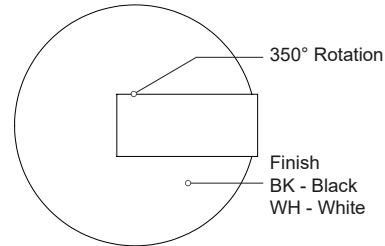

## SPECIFICATION DETAILS

<b>Fixture Dimensions</b>	D4-3/8" x H4-1/4"
<b>Light Source</b>	LED with DC Driver
<b>Wattage</b>	7W
<b>Total Lumens</b>	510lm
<b>Delivered Lumens</b>	274lm
<b>Voltage</b>	120V
<b>Color Temperature</b>	3000K
<b>CRI (Ra)</b>	90CRI
<b>Optional Color Temps</b>	2700K - 5000K Available, Minimum Order Quantities Apply
<b>LED Rated Life</b>	50,000 hours
<b>Dimming</b>	100% - 10%, TRIAC or ELV Dimmer (Not Included)
<b>Diffuser Details</b>	Clear Acrylic TIR Lens
<b>Location</b>	Dry
<b>Compliance</b>	T24-JA8
<b>Mounting Style</b>	All Orientation; Ceiling and Wall;
<b>CEC Title 24 JA8</b>	Yes, JA8-22
<b>Canopy Dimensions</b>	D4-3/8" x H1/4"

## DESCRIPTION

Recessed within the minute barrel of the quintessential adjustable lamp is a spot light assembly applied across the X line. By utilizing slim AC LED boards the canopy scale is reduced to a fundamental trim plate and minimizes the visual footprint of the functional fixtures. Available in two petite cylindrical sizes and a single or multi-light configuration.