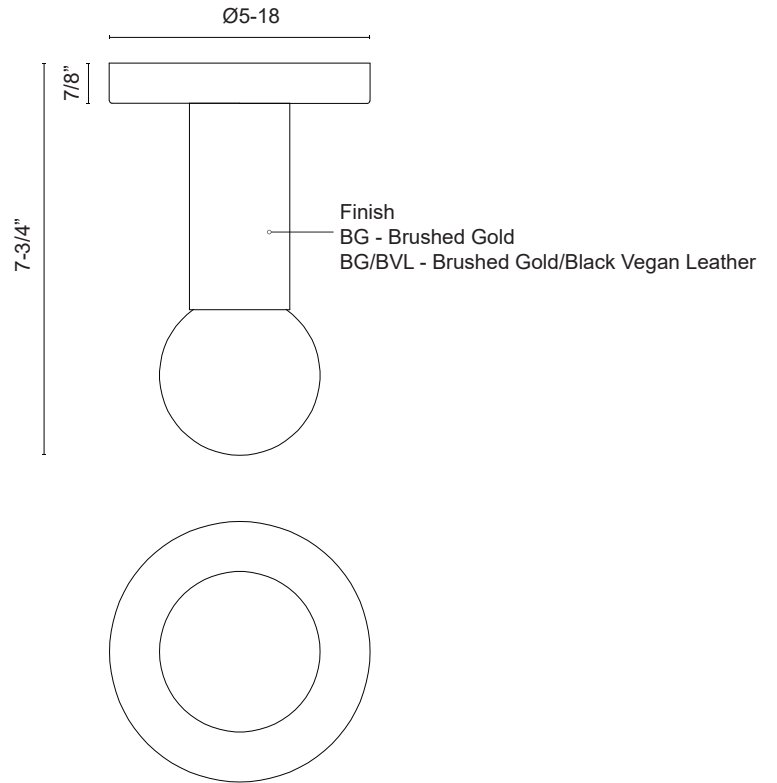

CALLA
SF26608
SEMI FLUSH

PROJECT

SPECIFICATION DETAILS

Fixture Dimensions	D5-1/8" x H7-3/4"
Light Source	LED with DC Driver
Wattage	11W
Total Lumens	725lm
Delivered Lumens	BG/BVL-435lm*; BG-435lm*
Voltage	120-277V
Color Temperature	5CCT Selectable 2700K/3000K/3500K/4000K/5000K
CRI (Ra)	90CRI
LED Rated Life	50,000 hours
Dimming	100% - 10%, TRIAC or ELV Dimmer (Not Included)
CEC Title 24 JA8	Yes, JA8-2022
Location	Dry
Illumination Direction	Omni-directional
Material	Steel + Glass
Glass Details	Matte Opal Glass
Shade Details	Opal Glass Shade
Paint Finish	BG01
Canopy Dimensions	D5-1/8" x H7/8"

* For custom options, consult factory for details.

* For warranty information, please visit www.kuzcolighting.com/warranty

KUZCO

CANADA: 19054 28TH AVENUE - SURREY, BC V3Z 6M3
USA: 3035 E. LONE MOUNTAIN ROAD - LAS VEGAS, NV 89081

WWW.KUZCOLIGHTING.COM

© 2026 KUZCO LIGHTING. ALL RIGHTS RESERVED.

COMMENT