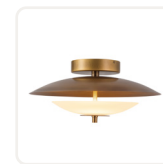

alora

P. 1.855.855.8926

CANADA: 19054 28TH Avenue Surrey - BC V3Z 6M3

USA: 3035 E. Lone Mountain Rd - Las Vegas, NV, 89081

PRESCOTT SF315015

FIXTURE DIMENSIONS	D15-5/8" x H7-1/2"
LIGHT SOURCE	LED with DC Driver
WATTAGE	20W
TOTAL LUMENS	1700lm
DELIVERED LUMENS	AWOP-605lm*; VBOP-400lm*
VOLTAGE	120-277V
COLOR TEMPERATURE	5CCT 2700K/3000K/3500K/4000K/5000K
CRI	90CRI
DIMMABLE	Yes, TRIAC/ELV Dimmer (Not Included)
LOCATION	Dry
PAINT FINISH	AW01; VB01
MATERIAL	Steel + Glass
GLASS DETAILS	Frosted Glass
SHADE DETAILS	Steel Shade
ILLUMINATION DIRECTION	Down
CEC TITLE 24 JA8	Yes, JA8-2022
CANOPY DIMENSIONS	D6" x H1-1/2"

[D - Diameter, L - Length, W - Width, H - Height, E - Extension]

AVAILABLE FINISHES:

SF315015AWOP
Antique White/Opal Glass

SF315015VBOP
Vintage Brass/Opal Glass

*For complete warranty terms, please visit: www.aloralighting.com/warranty