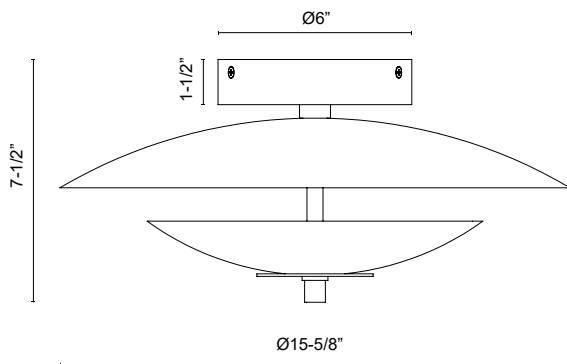

alora

P. 1.855.855.8926

CANADA: 19054 28TH Avenue Surrey - BC V3Z 6M3

USA: 3035 E. Lone Mountain Rd - Las Vegas, NV, 89081

PRESCOTT SF315015

FIXTURE DIMENSIONS	D15-5/8" x H7-1/2"
LIGHT SOURCE	LED with DC Driver
WATTAGE	20W
TOTAL LUMENS	1700lm
DELIVERED LUMENS	AWOP-605lm*; VBOP-400lm*
VOLTAGE	120-277V
COLOR TEMPERATURE	5CCT 2700K/3000K/3500K/4000K/5000K
CRI	90CRI
DIMMABLE	Yes, TRIAC/ELV Dimmer (Not Included)
LOCATION	Dry
PAINT FINISH	AW01; VB01
MATERIAL	Steel + Glass
GLASS DETAILS	Frosted Glass
SHADE DETAILS	Steel Shade
ILLUMINATION DIRECTION	Down
CEC TITLE 24 JA8	Yes, JA8-2022
CANOPY DIMENSIONS	D6" x H1-1/2"

[D - Diameter, L - Length, W - Width, H - Height, E - Extension]

AVAILABLE FINISHES:

SF315015AWOP
Antique White/Opal Glass

SF315015VBOP
Vintage Brass/Opal Glass

*For complete warranty terms, please visit: www.aloralighting.com/warranty