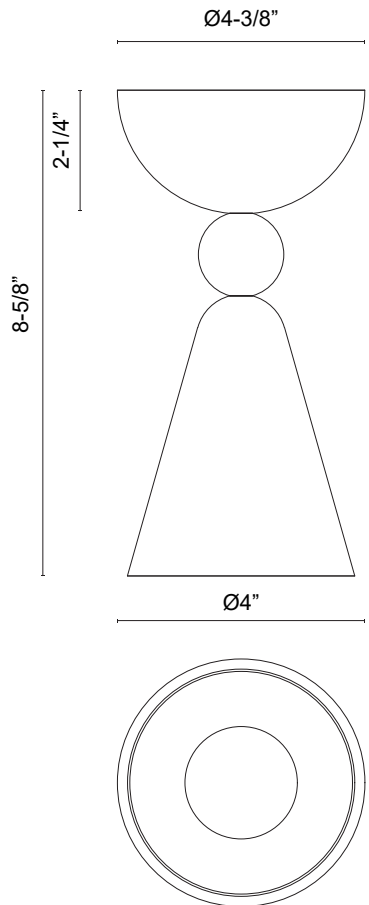

MURPHY SF318804

FIXTURE DIMENSIONS	D4" x H8-5/8"
LAMP TYPE	E12
MAX WATTAGE	60W
BULB QTY	1
BULBS INCLUDED	No
VOLTAGE	120V
LOCATION	Dry
PAINT FINISH	AW01; UB01; VB01
MATERIAL	Steel
SHADE DETAILS	Steel Shade
ILLUMINATION DIRECTION	Down
CANOPY DIMENSIONS	D4-3/8" x H2-1/4"

[D - Diameter, L - Length, W - Width, H - Height, E - Extension]

AVAILABLE FINISHES:

SF318804AW
Antique White

SF318804UB
Urban Bronze

SF318804VB
Vintage Brass

*For complete warranty terms, please visit: www.aloralighting.com/warranty