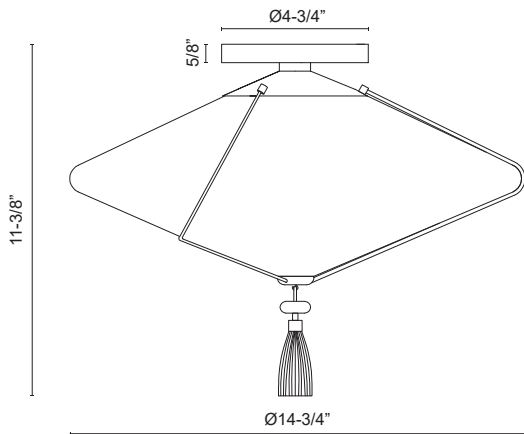

alora mood

P. 1.855.855.8926

CANADA: 19054 28TH Avenue Surrey - BC V3Z 6M3

USA: 3035 E. Lone Mountain Rd - Las Vegas, NV, 89081

REEVE SF481015

| | |
|------------------------|---------------------|
| FIXTURE DIMENSIONS | D14-3/4" x H11-3/8" |
| LAMP TYPE | E26 |
| MAX WATTAGE | 60W |
| BULB QTY | 1 |
| BULBS INCLUDED | No |
| VOLTAGE | 120V |
| LOCATION | Dry |
| PAINT FINISH | BG01; MB01 |
| MATERIAL | Steel + Glass |
| GLASS DETAILS | Matte Opal Glass |
| SHADE DETAILS | Opal Glass Shade |
| ILLUMINATION DIRECTION | Omni-directional |
| CANOPY DIMENSIONS | D4-3/4" x H5/8" |

[D - Diameter, L - Length, W - Width, H - Height, E - Extension]

AVAILABLE FINISHES:

SF481015BGOP
Brushed Gold/Opal Glass

SF481015MBOP
Matte Black/Opal Glass

*For complete warranty terms, please visit: www.aloralighting.com/warranty