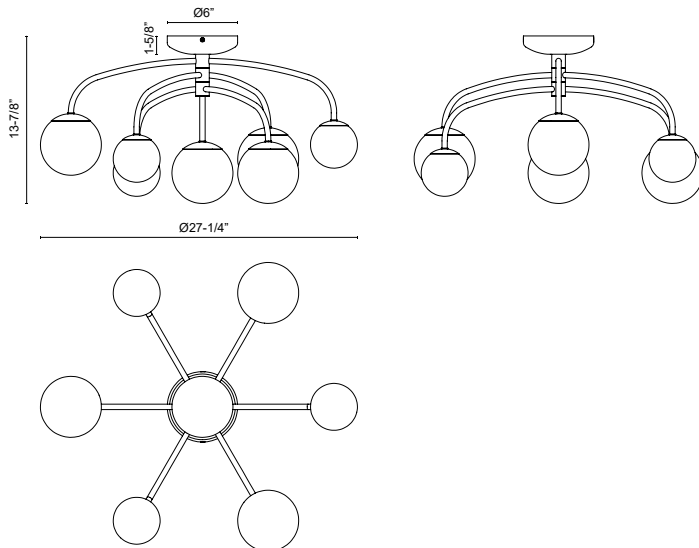

alora mood

P. 1.855.855.8926

CANADA: 19054 28TH Avenue Surrey - BC V3Z 6M3

USA: 3035 E. Lone Mountain Rd - Las Vegas, NV, 89081

FIONA SF686027

FIXTURE DIMENSIONS	D27-1/4" x H13-7/8"
LAMP TYPE	Halogen, G9
MAX WATTAGE	25W
BULB QTY	7
BULBS INCLUDED	No
VOLTAGE	120V
LOCATION	Dry
PAINT FINISH	BG01; MB01
MATERIAL	Steel + Glass
GLASS DETAILS	Matte Opal Glass
SHADE DETAILS	Glass Shade
ILLUMINATION DIRECTION	Omni-directional
CANOPY DIMENSIONS	D6" x H1-5/8"

[D - Diameter, L - Length, W - Width, H - Height, E - Extension]

AVAILABLE FINISHES:

SF686027BGOP
Brushed Gold/Opal Glass

SF686027MBOP
Matte Black/Opal Glass

*For complete warranty terms, please visit: www.aloralighting.com/warranty