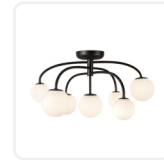

alora mood

P. 1.855.855.8926

CANADA: 19054 28TH Avenue Surrey - BC V3Z 6M3

USA: 3035 E. Lone Mountain Rd - Las Vegas, NV, 89081

FIONA SF686027

FIXTURE DIMENSIONS	D27-1/4" x H13-7/8"
LAMP TYPE	Halogen, G9
MAX WATTAGE	25W
BULB QTY	7
BULBS INCLUDED	No
VOLTAGE	120V
LOCATION	Dry
PAINT FINISH	BG01; MB01
MATERIAL	Steel + Glass
GLASS DETAILS	Matte Opal Glass
SHADE DETAILS	Glass Shade
ILLUMINATION DIRECTION	Omni-directional
CANOPY DIMENSIONS	D6" x H1-5/8"

[D - Diameter, L - Length, W - Width, H - Height, E - Extension]

AVAILABLE FINISHES:

SF686027BGOP
Brushed Gold/Opal Glass

SF686027MBOP
Matte Black/Opal Glass

*For complete warranty terms, please visit: www.aloralighting.com/warranty