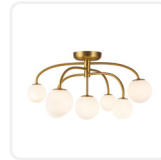

alora mood

P. 1.855.855.8926

CANADA: 19054 28TH Avenue Surrey - BC V3Z 6M3

USA: 3035 E. Lone Mountain Rd - Las Vegas, NV, 89081

FIONA SF686027

FIXTURE DIMENSIONS	D27-1/4" x H13-7/8"
LAMP TYPE	Halogen, G9
MAX WATTAGE	25W
BULB QTY	7
BULBS INCLUDED	No
VOLTAGE	120V
LOCATION	Dry
PAINT FINISH	BG01; MB01
MATERIAL	Steel + Glass
GLASS DETAILS	Matte Opal Glass
SHADE DETAILS	Glass Shade
ILLUMINATION DIRECTION	Omni-directional
CANOPY DIMENSIONS	D6" x H1-5/8"

[D - Diameter, L - Length, W - Width, H - Height, E - Extension]

AVAILABLE FINISHES:

SF686027BGOP
Brushed Gold/Opal Glass

SF686027MBOP
Matte Black/Opal Glass

*For complete warranty terms, please visit: www.aloralighting.com/warranty