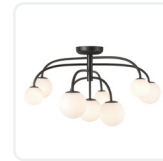

alora mood

P. 1.855.855.8926

CANADA: 19054 28TH Avenue Surrey - BC V3Z 6M3

USA: 3035 E. Lone Mountain Rd - Las Vegas, NV, 89081

FIONA SF686033

FIXTURE DIMENSIONS	D32-3/4" x H16-1/2"
LAMP TYPE	Halogen, G9
MAX WATTAGE	25W
BULB QTY	9
BULBS INCLUDED	No
VOLTAGE	120V
LOCATION	Dry
PAINT FINISH	BG01; MB01
MATERIAL	Steel + Glass
GLASS DETAILS	Matte Opal Glass
SHADE DETAILS	Glass Shade
ILLUMINATION DIRECTION	Omni-directional
CANOPY DIMENSIONS	D6" x H1-5/8"

[D - Diameter, L - Length, W - Width, H - Height, E - Extension]

AVAILABLE FINISHES:

SF686033BGOP
Brushed Gold/Opal Glass

SF686033MBOP
Matte Black/Opal Glass

*For complete warranty terms, please visit: www.aloralighting.com/warranty