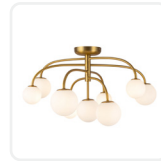

alora mood

P. 1.855.855.8926

CANADA: 19054 28TH Avenue Surrey - BC V3Z 6M3

USA: 3035 E. Lone Mountain Rd - Las Vegas, NV, 89081

FIONA SF686033

FIXTURE DIMENSIONS	D32-3/4" x H16-1/2"
LAMP TYPE	Halogen, G9
MAX WATTAGE	25W
BULB QTY	9
BULBS INCLUDED	No
VOLTAGE	120V
LOCATION	Dry
PAINT FINISH	BG01; MB01
MATERIAL	Steel + Glass
GLASS DETAILS	Matte Opal Glass
SHADE DETAILS	Glass Shade
ILLUMINATION DIRECTION	Omni-directional
CANOPY DIMENSIONS	D6" x H1-5/8"

[D - Diameter, L - Length, W - Width, H - Height, E - Extension]

AVAILABLE FINISHES:

SF686033BGOP
Brushed Gold/Opal Glass

SF686033MBOP
Matte Black/Opal Glass

*For complete warranty terms, please visit: www.aloralighting.com/warranty