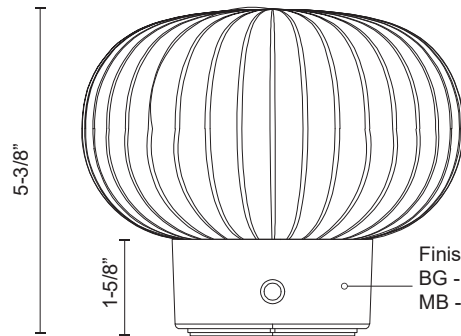

TL0711305BG  
 Brushed Gold

TL0711305MB  
 Matte Black

**SPECIFICATION DETAILS**

Fixture Dimensions	D6-1/4" x H5-3/8"
Light Source	LED with Battery
Wattage	2W
Total Lumens	180lm
Delivered Lumens	BG-110lm*; MB-105lm*
Voltage	LI-Battery
Color Temperature	2700K
CRI (Ra)	90CRI
LED Rated Life	50,000 hours
Dimming	100% - 10%, Touch Dimmer
Shade Details	Opal Glass Shade
Glass Details	Ribbed Opal Glass
Diffuser Details	Frosted Acrylic Diffuser
Location	Damp
Illumination Direction	Omni-directional
Wire Color	Black Wire
Material	Steel + Glass
Base Dimensions	D3-1/4" x H1-5/8"

Ø6-1/4"

1-5/8"

Ø3-1/4"

Finish  
 BG - Brushed Gold  
 MB - Matte Black

**SoModern**

T: 1.833.8SO.MDRN (76.6376)  
 W: [www.somodernlighting.com](http://www.somodernlighting.com)  
 E: [info@somodernlighting.com](mailto:info@somodernlighting.com)