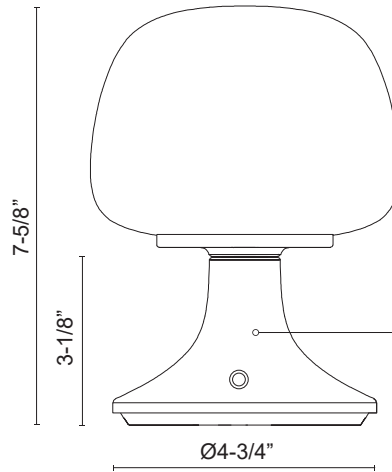

TL0712608FRG  
Fresh Green

TL0712608MB  
Matte Black

TL0712608RD  
Red

TL0712608SD  
Sand

TL0712608BG  
Brushed Gold

**SPECIFICATION DETAILS**

Fixture Dimensions	D5-5/8" x H7-5/8"
Light Source	LED with Battery
Wattage	2W
Total Lumens	190lm
Delivered Lumens	BG-125lm*; FRG-110lm*; MB-105lm*; RD-115lm*; SD-120lm*
Voltage	LI-Battery
Color Temperature	2700K
CRI (Ra)	90CRI
LED Rated Life	50,000 hours
Dimming	100% - 10%, Touch Dimmer
Shade Details	Opal Glass Shade
Glass Details	Matte Opal Glass
Diffuser Details	Frosted Acrylic Diffuser
Location	Damp
Illumination Direction	Omni-directional
Wire Color	Black Wire
Material	Steel + Glass
Base Dimensions	D4-3/4" x H3-1/8"

Ø5-5/8"

Finish  
 BG - Brushed Gold  
 FRG - Fresh Green  
 MB - Matte Black  
 RD - Red  
 SD - Sand

**SoModern**

T: 1.833.8SO.MDRN (76.6376)  
 W: www.somodernlighting.com  
 E: info@somodernlighting.com