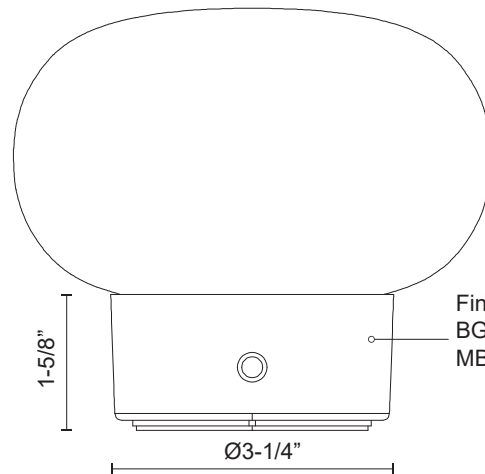

TL0721505BG
Brushed Gold

TL0721505MB
Matte Black

SPECIFICATION DETAILS

Fixture Dimensions	D5-1/2" x H4-7/8"
Light Source	LED with Battery
Wattage	2W
Total Lumens	180lm
Delivered Lumens	BG-115lm*; MB-110lm*
Voltage	LI-Battery
Color Temperature	2700K
CRI (Ra)	90CRI
LED Rated Life	50,000 hours
Dimming	100% - 10%, Touch Dimmer
Shade Details	Opal Glass Shade
Glass Details	Matte Opal Glass
Diffuser Details	Frosted Acrylic Diffuser
Location	Damp
Illumination Direction	Omni-directional
Wire Color	Black Wire
Material	Steel + Glass
Base Dimensions	D3-1/4" x H1-5/8"

Ø5-1/2"

4-7/8"

1-5/8"

Ø3-1/4"

Finish
BG - Brushed Gold
MB - Matte Black

SoModern

T: 1.833.8SO.MDRN (76.6376)

W: www.somodernlighting.com